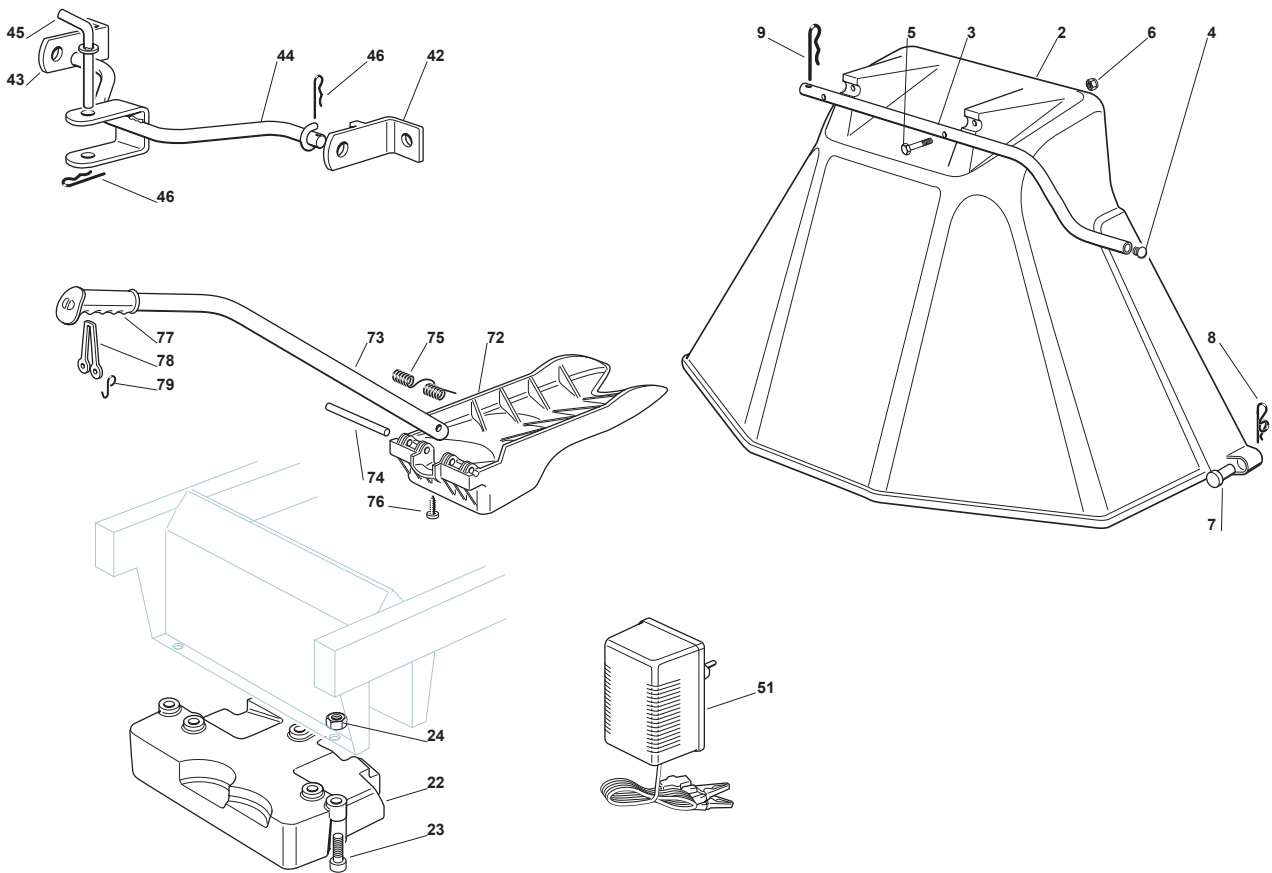

Fig.	Quantity	Part No	Description	Notes
2	1	382400003/1	Ejection Guard	
3	1	325869043/0	Rear Support	
4	2	118566112/0	Push Road	
5	2	112689515/0	Screw	
6	2	112154510/0	Nut	
7	2	125510022/0	Pin	
8	2	124487998/0	Cotter Pin	
9	1	124487999/0	Spring Pin	
22	1	125519997/1	Front Weight Tc	
23	3	112760520/0	Screw	
24	3	112155000/0	Nut	
42	1	382735502/0	Bracket	
43	1	325774213/0	Bracket	
44	1	382033105/1	Rod	
45	1	125510021/1	Hitch Pin	
46	2	124487999/0	Spring Pin	
51	1	182180050/0	Battery Charger	CE Plugg
51	1	182180052/0	Battery Charger	UK Plugg
72	1	325140097/0	Deflector	
73	1	325394005/0	Handle	
74	1	125510077/0	Pin	
75	1	125430245/0	Spring	
76	1	112735405/0	Screw	
77	1	325280000/1	Handgrip	
78	1	125840011/1	Tie Rod	
79	2	125253004/0	Mulch.Kit Fixing Hook	