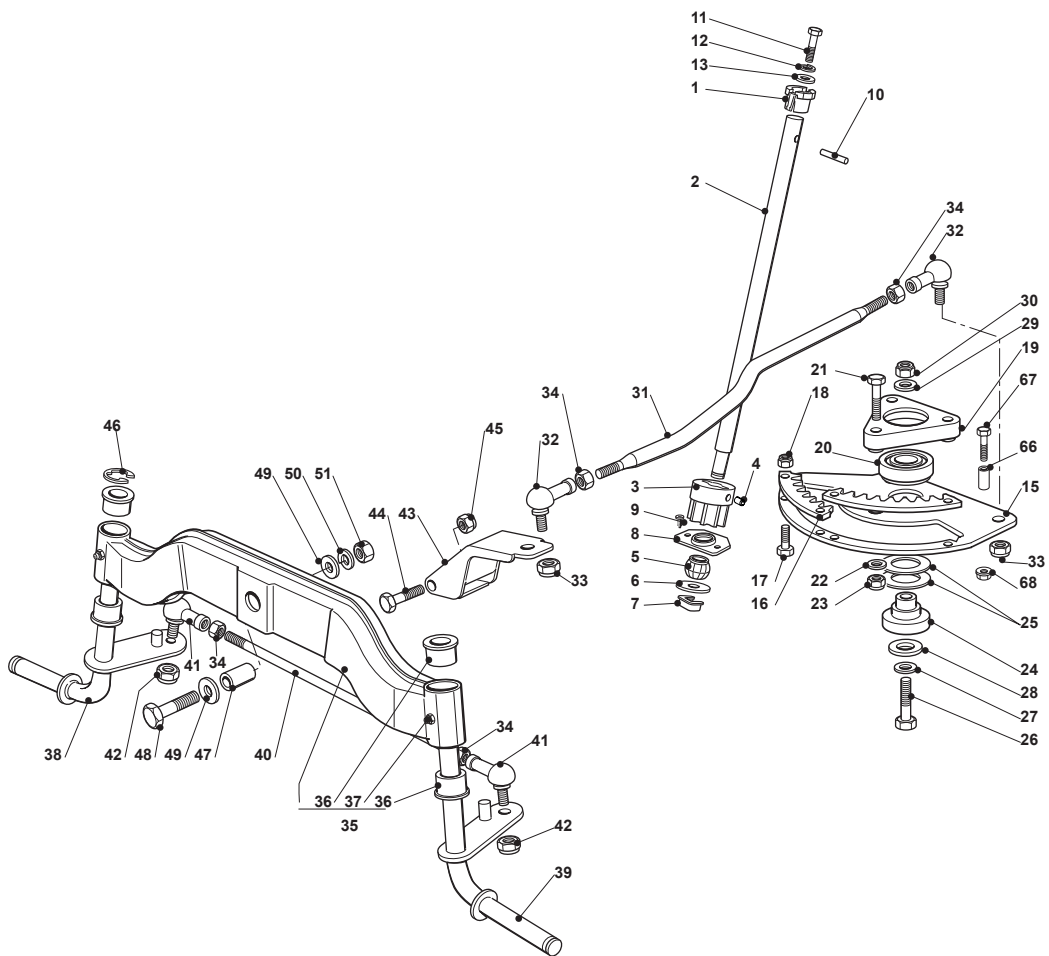

Fig.	Quantity	Part No	Description	Notes
66	1	122167840/0	Spacer	
67	1	112691200/0	Screw	
68	1	112293201/0	Nut	

Fig.	Quantity	Part No	Description	Notes
1	1	382500011/2	Pedal	
2	1	325110416/0	Clamp Cover	
3	1	325547081/2	Plate	
4	4	112731601/0	Screw	
5	1	382000582/0	Rod	
6	1	112521350/0	Washer	
7	1	112155000/0	Nut	
8	2	112521360/0	Washer	
9	1	112155000/0	Nut	
21	1	325785143/1	Support	
22	2	112815210/0	Screw	
23	1	112523040/0	Washer	
24	2	112154510/0	Nut	
25	1	325253001/0	Hook	
26	1	122524970/2	Fulcrum Pin	
27	1	325670011/0	Antifriction Washer	
28	1	112155000/0	Nut	
29	1	125033097/0	Rod	
30	1	124487997/0	Cotter Pin	
31	1	125430213/0	Spring	
32	1	112523040/0	Washer	
33	1	325592001/0	Knob	
34	1	325592002/0	Knob	
35	1	112727815/0	Screw	
41	1	382000391/1	Drive Pedal	
42	1	325110417/0	Clamp Cover Front	
43	1	325110418/0	Clamp Cover Rear	
44	4	325785354/0	Support	
45	4	325034003/0	Brass	
46	4	112815271/0	Screw	
47	4	112523040/0	Washer	
48	4	112154510/0	Nut	
50	1	382000579/0	Rod	
51	1	112523040/0	Washer	
52	1	112154510/0	Nut	
53	1	112521360/0	Washer	
54	1	112523040/0	Washer	
55	1	112154510/0	Nut	
56	1	325785481/0	Micro Switch Bracket	
57	1	325060034/1	Cam	
58	1	112735404/0	Screw	
59	2	112793102/0	Screw	
60	2	112293201/0	Nut	
61	1	119410614/0	Microswitch	