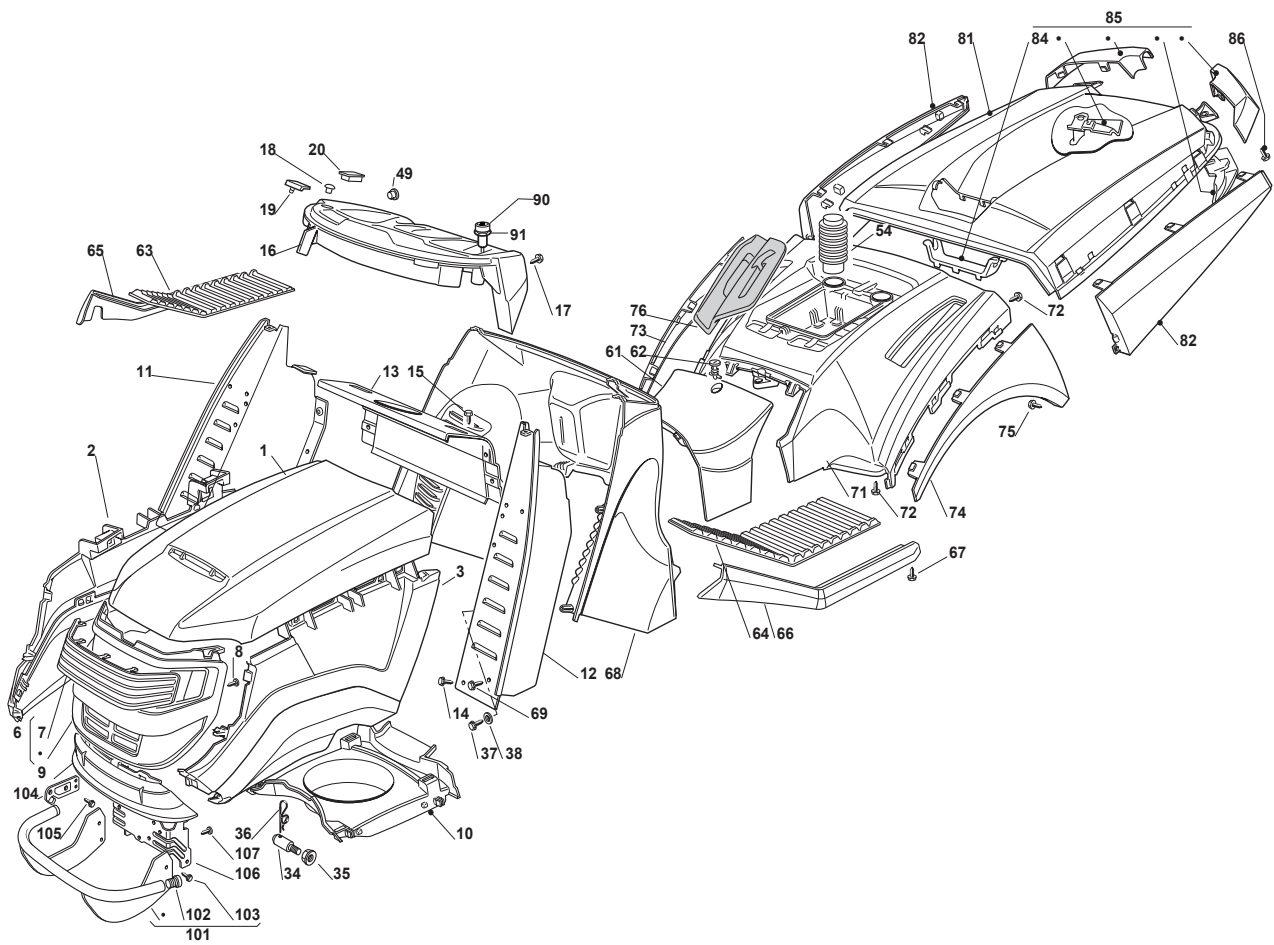

Fig.	Quantity	Part No	Description	Notes
83	2	122524970/2	Fulcrum Pin	
84	2	112155010/0	Nut	
85	1	325785147/2	Seat Support	
86	1	325318303/0	Stop Lever	
87	1	125510000/0	Pin	
88	1	125430202/1	Spring	
89	2	112604897/0	Elastic Washer	
90	1	125430285/0	Spring	
91	1	112789000/0	Screw	
92	1	112154330/0	Nut	
93	1	325060049/0	Seat Switch Cam	
94	2	112815050/0	Screw	
95	4	112521320/0	Washer	
96	2	112154330/0	Nut	
97	1	325755025/1	Bracket	
98	2	112735110/0	Screw	
99	2	112437502/0	Plate	
100	1	325430255/0	Spring	
101	2	125510119/0	Tie Rod	
102	2	124487997/0	Cotter Pin	
103	2	125510040/1	Pin	
104	2	112155000/0	Nut	
105	2	112155000/0	Nut	