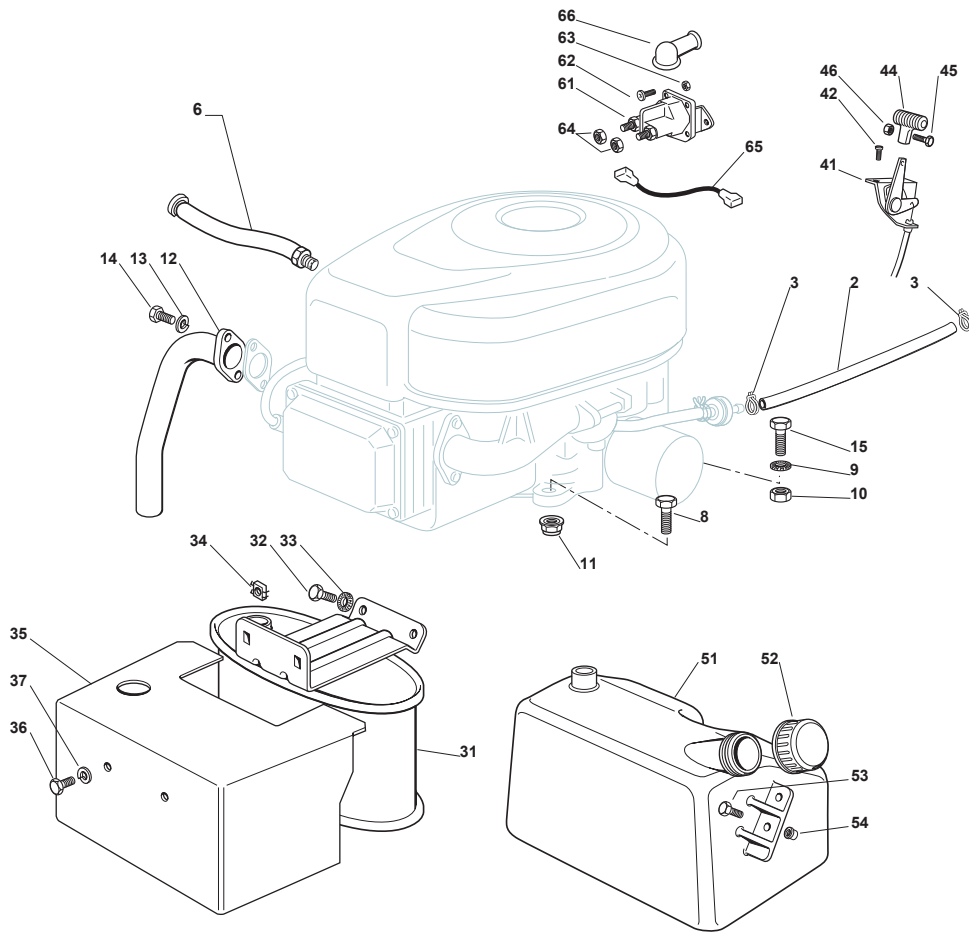

Fig.	Quantity	Part No	Description	Notes
70	1	125033091/0	Rod	
71	1	124487995/0	Cotter Pin	
72	1	125430232/0	Spring	
73	1	325605002/0	Button	
74	1	112726389/0	Screw	
75	1	112290800/0	Nut	
76	1	325060050/0	Cam	
77	1	112789100/0	Screw	
78	2	112154330/0	Nut	
79	2	325755071/0	Angle Bracket	
80	1	325785479/0	Micro Switch Bracket	
81	2	112791400/0	Screw	
82	2	112292102/0	Nut	
83	1	119410614/0	Microswitch	

Fig.	Quantity	Part No	Description	Notes
2	1	325869016/1	Connecting Tube	
3	2	118375051/1	Fair Led	
4	1	118738224/0	Exhaust Conn. Tube	
5	2	112583500/0	Grower	
6	2	112735530/0	Screw	
7	1	112691115/0	Screw	
8	1	112540260/0	Grower	
9	1	112154210/0	Nut	
12	1	1134-5827-01	Oil Drain Assy	
14	2	112793102/0	Screw	
15	2	112540260/0	Grower	
16	1	182750010/0	Muffler	
17	2	112360425/0	Nut	
18	1	382598009/2	Muffler Protection	
19	2	112792611/0	Screw	
20	2	112583500/0	Grower	
24	3	112154210/0	Nut	
25	3	112691100/0	Screw	
41	1	182000200/1	Throttle Cable	
42	2	125943012/0	Screw	
44	1	325592000/0	Knob	
45	1	112726388/0	Screw	
46	1	112290800/0	Nut	
51	1	125735110/3	Tank	
52	1	125795000/1	Fuel Cap	
53	2	112788910/0	Screw	
54	2	112500092/0	Rivet	
61	1	118736110/0	Starter Relay	
62	2	112791011/0	Screw	
63	2	112292102/0	Nut	
64	2	112360352/0	Nut	
65	1	125065017/0	Cable	
66	1	118564861/1	Protection	