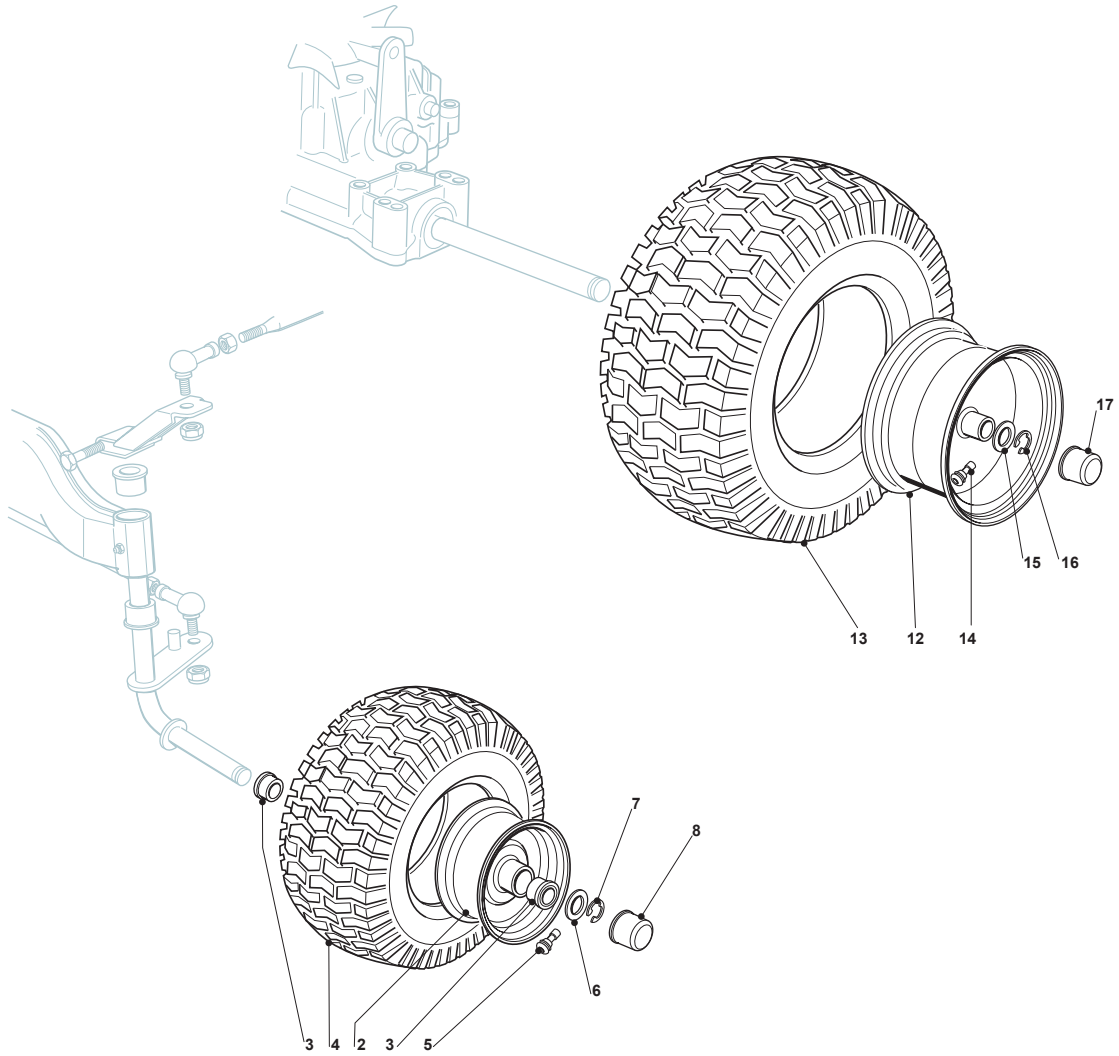

Fig.	Quantity	Part No	Description	Notes
1	1	125961213/0	Steering Wheel	Grey
2	1	125961210/1	Steering Wheel	
2	1	125961214/1	Steering Wheel	Black
2	1	125961217/1	Coated Steering Wheel Black Tc	Black Coated
3	1	125961206/0	Steering Wheel	
4	1	325120231/0	Cap	
5	1	325580500/0	Cap	
6	1	325580505/0	Cap	
6	1	325580501/0	Cap	Specific for Mountfield
7	1	112620299/0	Elastic Pin	
8	1	125722450/1	Seat	
9	1	125722451/2	Seat	
10	1	125722459/0	Seat	
11	1	125722457/0	Seat	Integral, Black
12	1	125722467/1	Seat	
12	1	125722471/0	Seat	Confort, Black
13	4	112583500/0	Grower	
14	4	112793102/0	Screw	