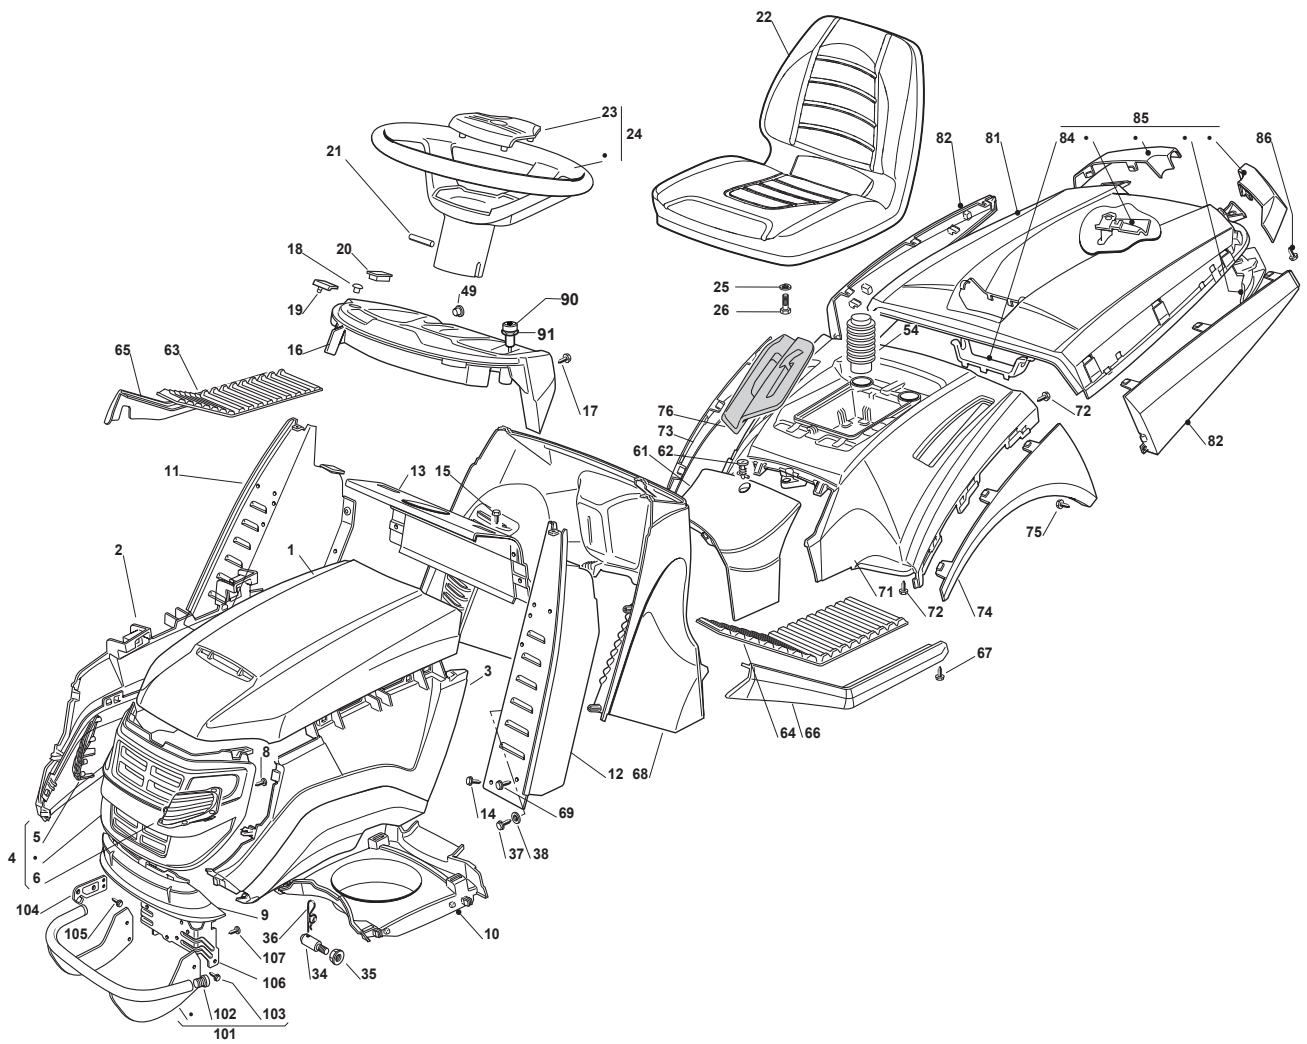

Fig.	Quantity	Part No	Description	Notes
1	1	325076871/0	Upper Engine Hood Red	
2	1	382394620/0	Hood, Right	
3	1	382394621/0	Hood, Left	
4	1	382394628/0	Hood, Front	
5	1	325410881/0	Right Grill	
6	1	325410882/0	Left Grill	
8	6	112735403/0	Screw	
9	1	325076877/0	Lower Red Hood, Front	
10	1	325108031/0	Conveyor	
11	1	382785022/9	Right Dashboard Support	
12	1	382785021/8	Left Dashboard Support	
13	1	382785137/0	Central Dashboard Support	
14	2	112735110/0	Screw	
15	4	112735110/0	Screw	
16	1	325120248/0	Dashboard, Red	
16	1	325120253/0	Black Dashboard	
16	1	325120249/0	Dashboard, Red (Cruise Control)	for Cruise Control
16	1	325120254/0	Dashboard, Black (Cruise Control)	for Cruise Control
17	4	112728440/0	Screw	
18	2	125120200/0	Cap	
19	2	125260000/0	Grommet	
20	1	325120234/0	Cap	
21	1	112620299/0	Elastic Pin	
22	1	125722476/0	Seat	
23	1	325580501/0	Cap	
24	1	125961210/1	Steering Wheel	
25	4	112583500/0	Grower	
26	4	112793102/0	Screw	
34	2	125510068/0	Pin	
35	2	112293201/0	Nut	
36	1	124487998/0	Cotter Pin	
37	2	112731350/0	Screw	
38	2	112521330/0	Washer	
49	1	325120233/0	Cap	
54	2	325737002/0	Hood	
61	1	325110306/0	Cover (Hydro)	
62	1	125580020/2	Stake	
63	1	325110278/1	Right Footboard Cover	
64	1	325110279/0	Left Footboard Cover	
65	1	325599000/0	Right Profile Grey	
66	1	325599001/0	Left Profil	
67	6	112731580/0	Screw	
68	1	325785228/1	Dashboard Support	
69	7	112735403/0	Screw	
71	1	325109744/0	Red Wheels Cover	
72	4	112735402/0	Screw	
73	1	325109747/0	Wheels Cover	
74	1	325109748/0	Left Wheel Cover	
75	2	112728686/0	Screw	
76	1	325207129/0	Cover, Can Holder Tcx Hydro Black	
81	1	325110302/0	Red Grass-Catcher Cover	