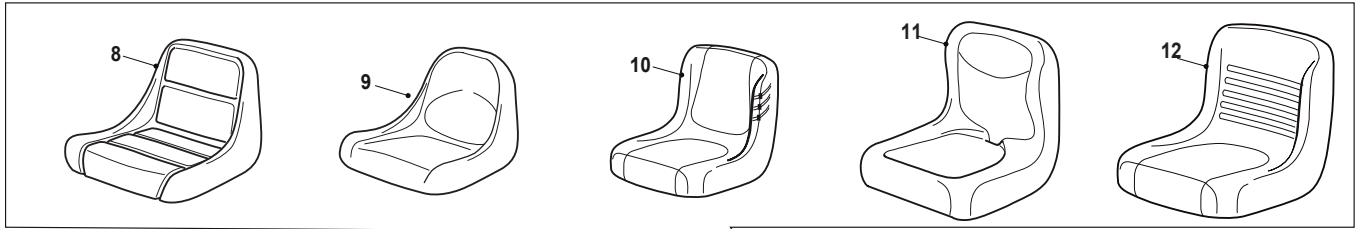

Fig.	Quantity	Part No	Description	Notes
1	1	125961213/0	Steering Wheel	Grey
2	1	125961210/1	Steering Wheel	
2	1	125961214/1	Steering Wheel	Black
2	1	125961217/1	Coated Steering Wheel Black Tc	Black Coated
3	1	125961206/0	Steering Wheel	
4	1	325120231/0	Cap	
5	1	325580500/0	Cap	
6	1	325580505/0	Cap	
6	1	325580501/0	Cap	Specific for Mountfield
7	1	112620299/0	Elastic Pin	
8	1	125722450/1	Seat	
9	1	125722451/2	Seat	
10	1	125722459/0	Seat	
11	1	125722457/0	Seat	Integral, Black
12	1	125722467/1	Seat	
12	1	125722471/0	Seat	Confort, Black
13	4	112583500/0	Grower	
14	4	112793102/0	Screw	