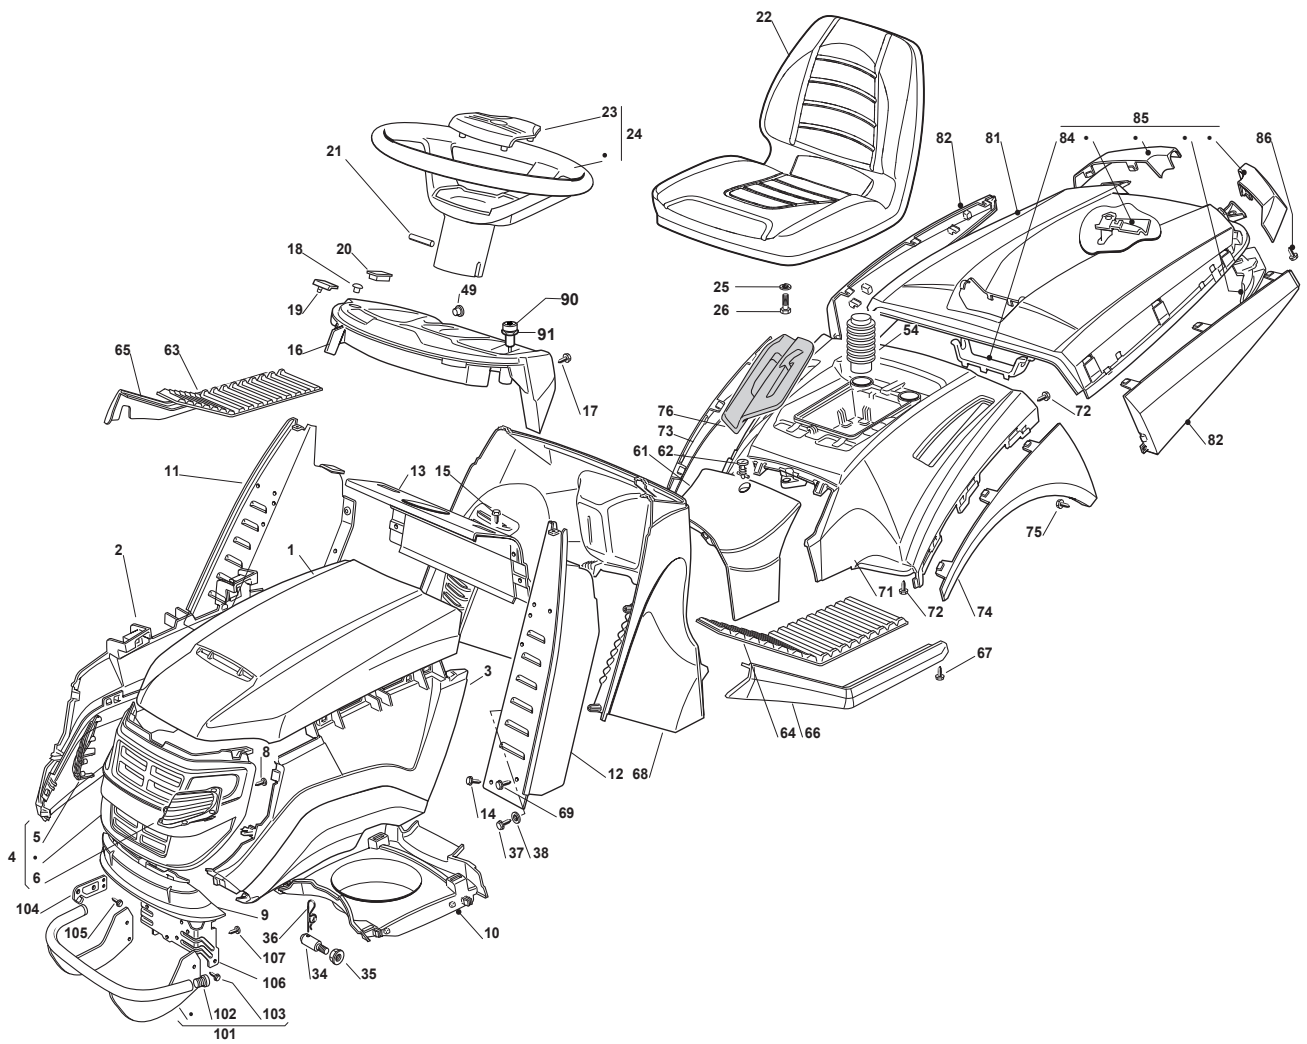

Fig.	Quantity	Part No	Description	Notes
1	1	325076871/0	Upper Engine Hood Red	
2	1	382394620/0	Hood, Right	
3	1	382394621/0	Hood, Left	
4	1	382394628/0	Hood, Front	
5	1	325410881/0	Right Grill	
6	1	325410882/0	Left Grill	
8	6	112735403/0	Screw	
9	1	325076877/0	Lower Red Hood, Front	
10	1	325108031/0	Conveyor	
11	1	382785022/9	Right Dashboard Support	
12	1	382785021/8	Left Dashboard Support	
13	1	382785137/0	Central Dashboard Support	
14	2	112735110/0	Screw	
15	4	112735110/0	Screw	
16	1	325120248/0	Dashboard, Red	
16	1	325120253/0	Black Dashboard	
16	1	325120249/0	Dashboard, Red (Cruise Control)	for Cruise Control
16	1	325120254/0	Dashboard, Black (Cruise Control)	for Cruise Control
17	4	112728440/0	Screw	
18	2	125120200/0	Cap	
19	2	125260000/0	Grommet	
20	1	325120234/0	Cap	
21	1	112620299/0	Elastic Pin	
22	1	125722476/0	Seat	
23	1	325580501/0	Cap	
24	1	125961210/1	Steering Wheel	
25	4	112583500/0	Grower	
26	4	112793102/0	Screw	
34	2	125510068/0	Pin	
35	2	112293201/0	Nut	
36	1	124487998/0	Cotter Pin	
37	2	112731350/0	Screw	
38	2	112521330/0	Washer	
49	1	325120233/0	Cap	
54	2	325737002/0	Hood	
61	1	325110306/0	Cover (Hydro)	
62	1	125580020/2	Stake	
63	1	325110278/1	Right Footboard Cover	
64	1	325110279/0	Left Footboard Cover	
65	1	325599000/0	Right Profile Grey	
66	1	325599001/0	Left Profil	
67	6	112731580/0	Screw	
68	1	325785228/1	Dashboard Support	
69	7	112735403/0	Screw	
71	1	325109744/0	Red Wheels Cover	
72	4	112735402/0	Screw	
73	1	325109747/0	Wheels Cover	
74	1	325109748/0	Left Wheel Cover	
75	2	112728686/0	Screw	
76	1	325207129/0	Cover, Can Holder Tcx Hydro Black	
81	1	325110302/0	Red Grass-Catcher Cover	