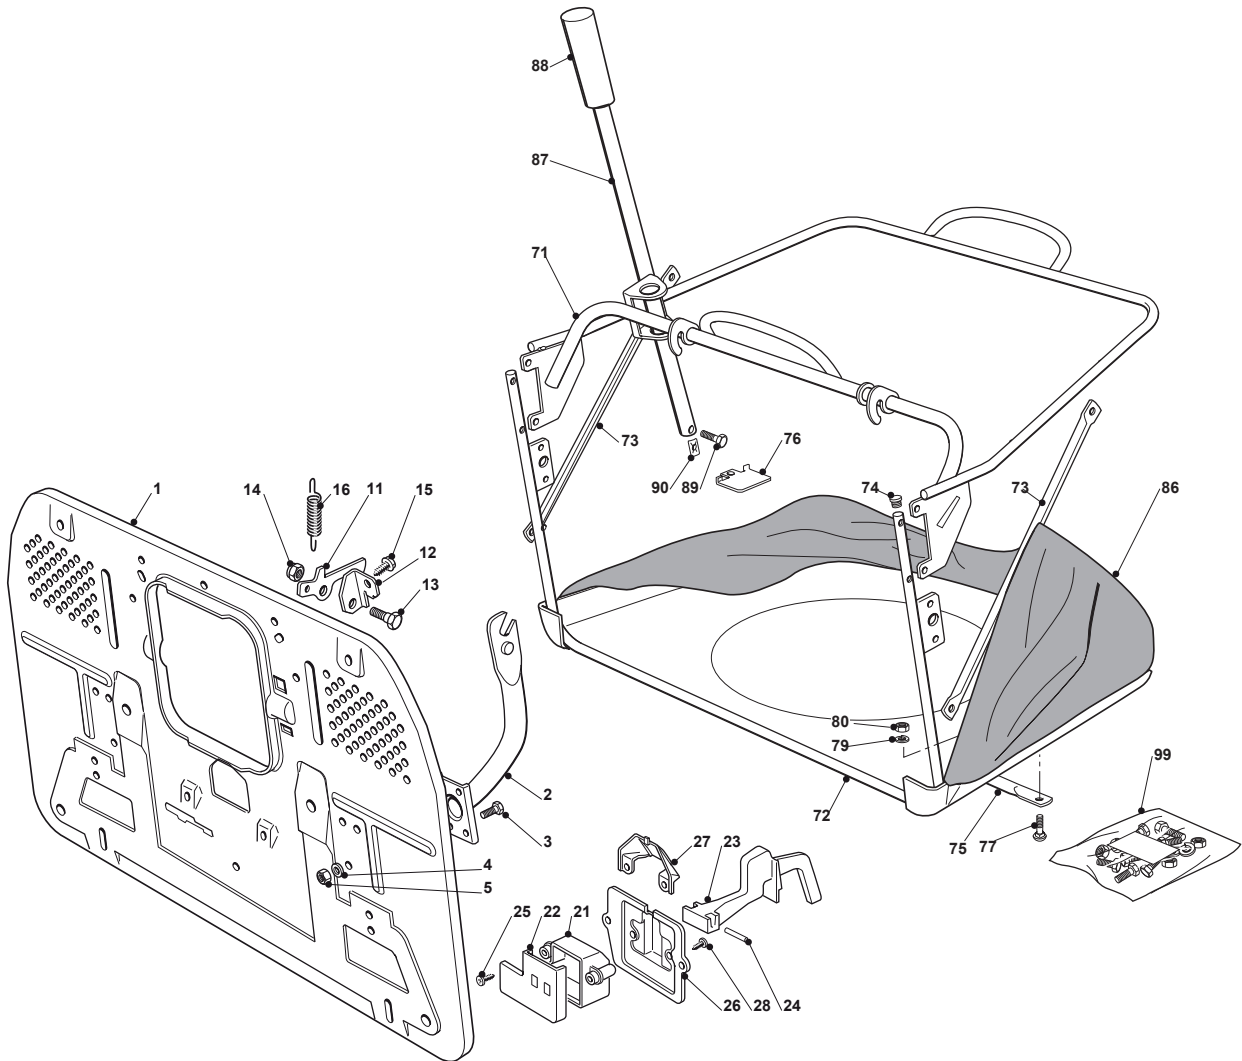

Fig.	Quantity	Part No	Description	Notes
1	2	125033060/0	Washing Cutting Deck Connection	
2	2	119035000/0	Or Ring	
3	2	112500030/0	Rivet	
9	1	382108016/1	Conveyor	
10	2	325774373/0	Clamp	
11	1	325060144/0	Right Belt Protection Carter	
12	1	325060145/0	Left Belt Protection	
13	2	325774267/0	Clamp	
14	2	325774423/0	Clamp	
15	1	325774425/0	Clamp	
16	1	325774421/0	Clamp	