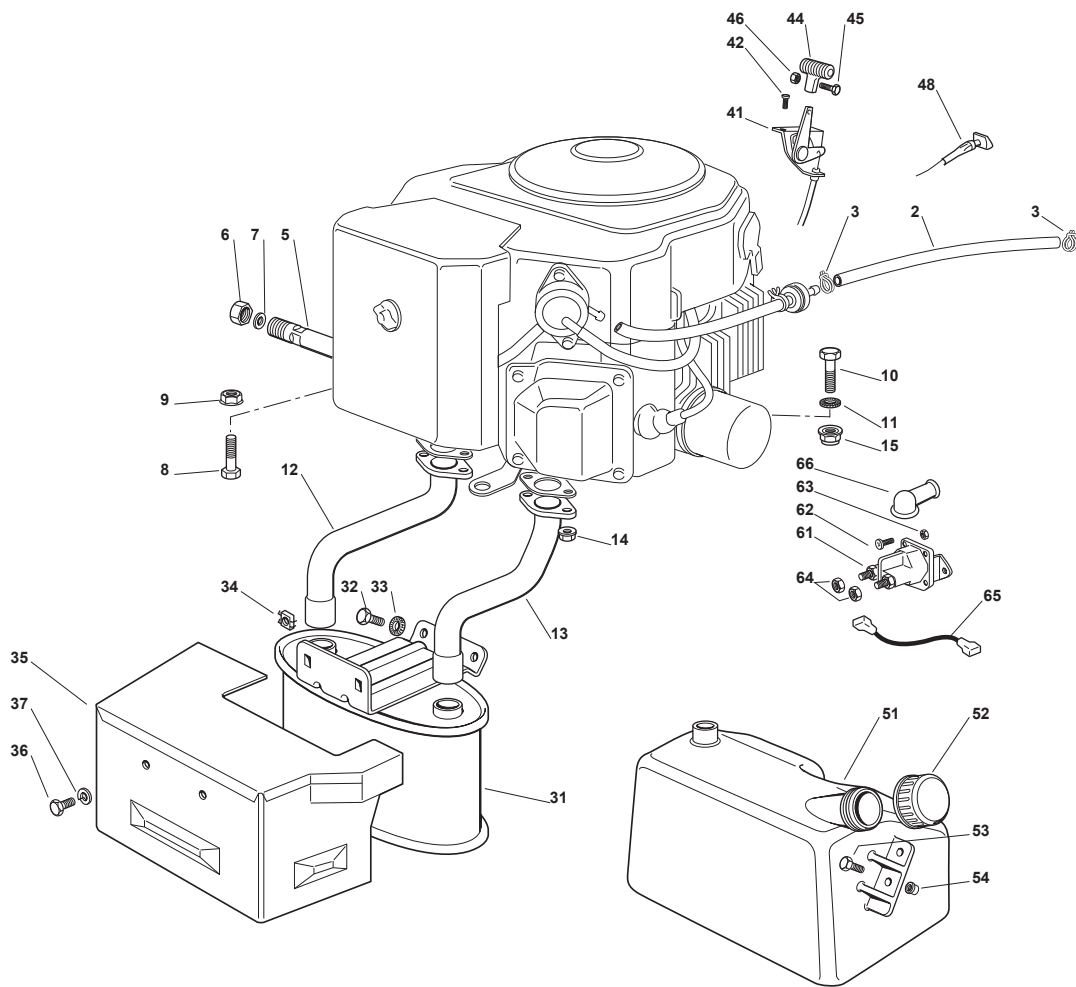

Fig.	Quantity	Part No	Description	Notes
2	1	325869016/1	Connecting Tube	
3	2	118375051/1	Fair Led	
4	3	112735108/1	Screw	
5	1	112154210/0	Nut	
6	1	112691115/0	Screw	
7	1	112540260/0	Grower	
8	1	127598060/0	Oil Discharge Extension	
9	1	118737849/0	Plug	
10	1	118401001/1	Oil Seal	
11	1	118738227/0	Exhaust Pipe Kohler 16-18	
12	2	112735530/0	Screw	
13	2	112583500/0	Grower	
14	3	125160035/0	Spacer	
31	1	182750010/0	Muffler	
32	2	112793102/0	Screw	
33	2	112540260/0	Grower	
34	2	112360425/0	Nut	
35	1	382598029/0	Muffler Protection	
36	2	112792611/0	Screw	
37	2	112583500/0	Grower	
41	1	182000200/1	Throttle Cable	
42	2	125943012/0	Screw	
44	1	125394501/0	Knob	
45	1	112726388/0	Screw	
46	1	112290800/0	Nut	
51	1	125735110/3	Tank	without fuel level
51	1	325735111/3	Tank	with fuel level
52	1	125795000/1	Fuel Cap	
53	2	112788910/0	Screw	
54	2	112500092/0	Rivet	
61	1	118736110/0	Starter Relay	
62	2	112791011/0	Screw	
63	2	112292102/0	Nut	
64	2	112360352/0	Nut	
65	1	125065017/0	Cable	
66	1	118564861/1	Protection	