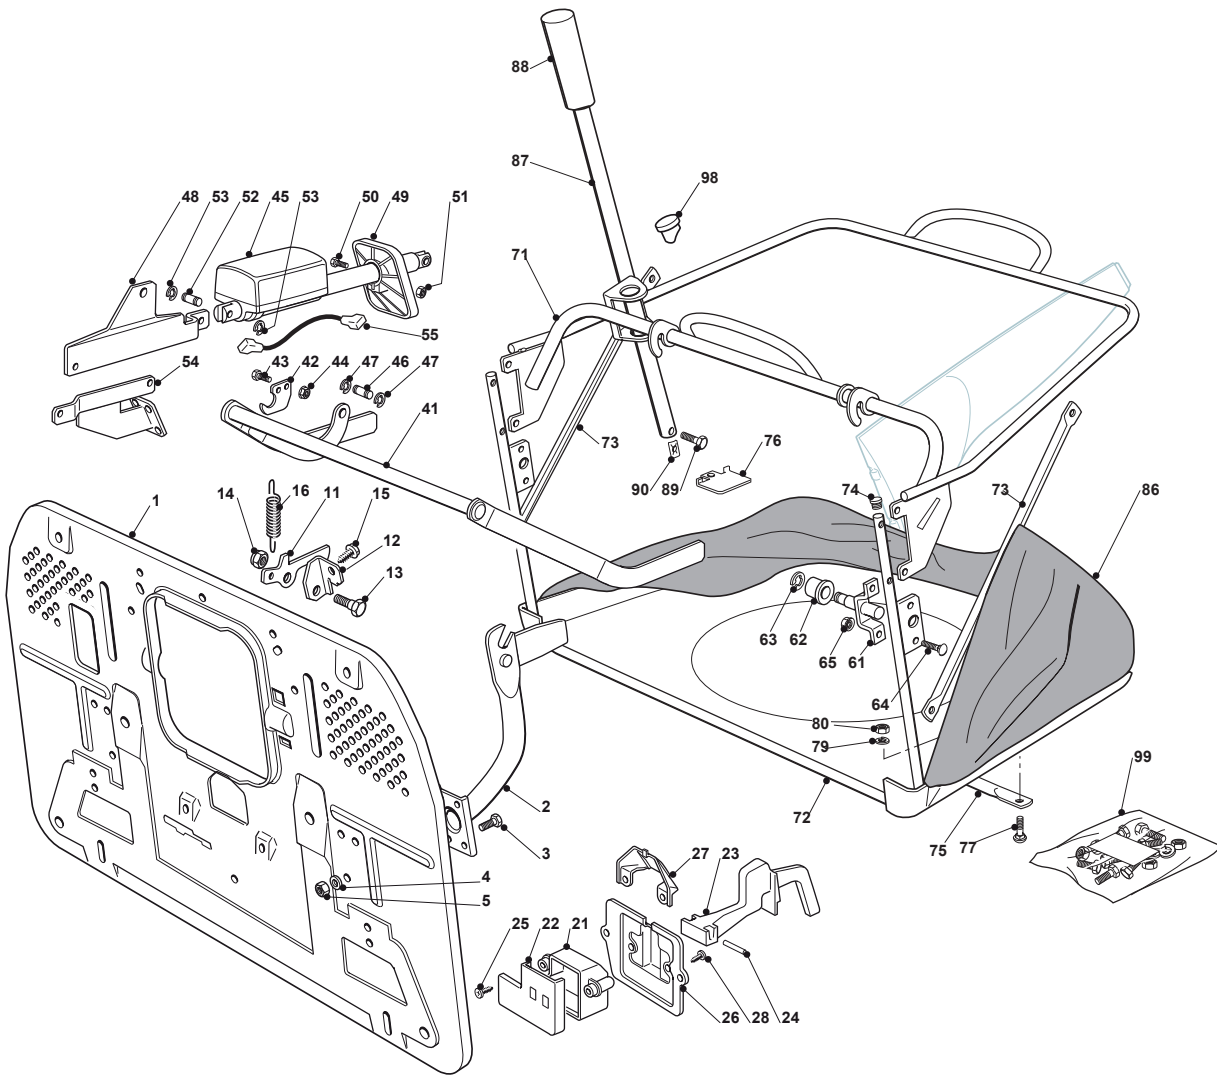

Fig.	Quantity	Part No	Description	Notes
1	1	382547053/0	Plate	
2	2	382774245/0	Support	
3	6	112793102/0	Screw	
4	6	112523060/0	Washer	
5	6	112293201/0	Nut	
11	1	325774417/0	Clamp	
12	1	325755031/0	Clamp	
13	1	125510080/0	Pin	
14	1	112292102/0	Nut	
15	1	112735122/0	Screw	
16	1	127430579/0	Clutch Spring	
21	1	125600041/0	Grassc.Full Micro Protection	
22	1	125600042/0	Grasscatcher Micro Prot Cover	
23	1	125318124/0	Full Grassc. Microswtich Cover	
24	1	112400030/0	Pin	
25	1	112728510/0	Screw	
26	1	325785272/0	Micro Protection	
27	1	125600048/0	Empty Micro Grassc.Protection Cover	
28	2	112728450/0	Screw	
41	1	82000507/0	Axle	
42	2	325774317/0	Grasscatcher Lifting Axle Clam	
43	4	112815210/0	Screw	
44	4	112154510/0	Nut	
45	1	118001000/0	Actuator	
46	1	125510083/0	Pin	
47	2	112000955/0	Benzing Ring	
48	1	325785197/0	Actuator Support	
49	1	325600060/0	Protection	
50	1	112727795/0	Screw	
51	1	112154330/0	Nut	
52	1	125510083/0	Pin	
53	2	112000955/0	Benzing Ring	
54	1	382650209/0	Stiffening	
55	1	125065030/0	Connecting Cable	
61	2	382785147/0	Support	
62	2	125690001/0	Roll	
63	2	112000956/0	Benzing Ring	
64	4	112818690/0	Screw	
65	4	112293201/0	Nut	
71	1	382800123/1	Upper Frame	
72	1	382800089/1	Front Frame	
73	2	325650117/0	Stiffening	
74	2	118566111/0	Cap	
75	1	382650043/0	Lower Stiffening	
76	1	325547131/0	Plate	
77	6	112815210/0	Screw	
79	2	112521330/0	Washer	
80	2	112154510/0	Nut	
86	1	182105948/0	Grasscatcher	
87	1	125869029/1	Grasscatcher Lifting Tube	
88	1	125394508/0	Knob	