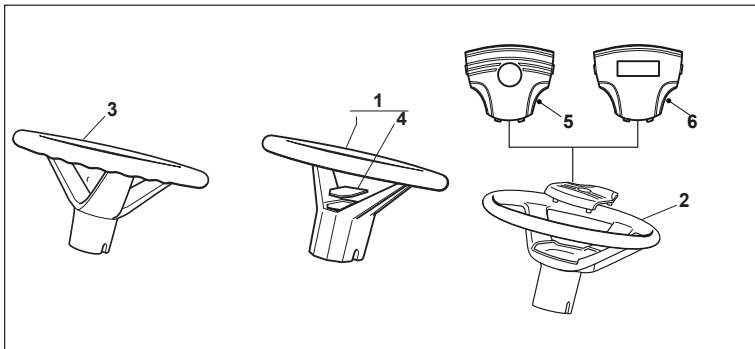

Fig.	Quantity	Part No	Description	Notes
1	1	125961213/0	Steering Wheel	Grey
2	1	125961210/1	Steering Wheel	
2	1	125961214/1	Steering Wheel	Black
2	1	125961217/1	Coated Steering Wheel Black Tc	Black Coated
3	1	125961206/0	Steering Wheel	
4	1	325120231/0	Cap	
5	1	325580500/0	Cap	
6	1	325580505/0	Cap	
6	1	325580501/0	Cap	Specific for Mountfield
7	1	112620299/0	Elastic Pin	
8	1	125722450/1	Seat	
9	1	125722451/2	Seat	
10	1	125722459/0	Seat	
11	1	125722457/0	Seat	Integral, Black
12	1	125722467/1	Seat	
12	1	125722471/0	Seat	Confort, Black
13	4	112583500/0	Grower	
14	4	112793102/0	Screw