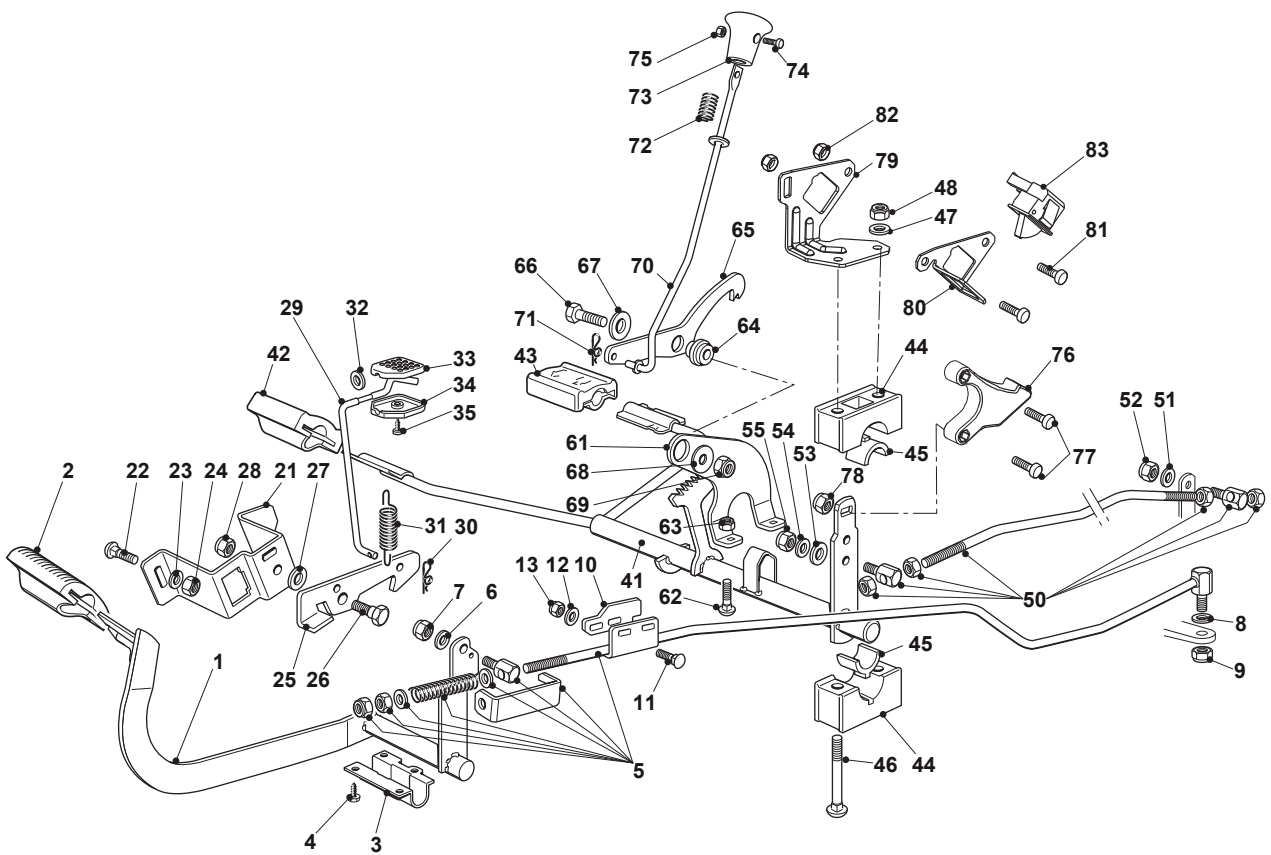

Fig.	Quantity	Part No	Description	Notes
66	1	122167840/0	Spacer	
67	1	112691200/0	Screw	
68	1	112293201/0	Nut	

Fig.	Quantity	Part No	Description	Notes
1	1	382500011/2	Pedal	
2	1	325110416/0	Clamp Cover	
3	1	325547081/2	Plate	
4	4	112731601/0	Screw	
5	1	382000582/0	Rod	
6	1	112521350/0	Washer	
7	1	112155000/0	Nut	
8	2	112521360/0	Washer	
9	1	112155000/0	Nut	
21	1	325785143/1	Support	
22	2	112815210/0	Screw	
23	1	112523040/0	Washer	
24	2	112154510/0	Nut	
25	1	325253001/0	Hook	
26	1	122524970/2	Fulcrum Pin	
27	1	325670011/0	Antifriction Washer	
28	1	112155000/0	Nut	
29	1	125033097/0	Rod	
30	1	124487997/0	Cotter Pin	
31	1	125430213/0	Spring	
32	1	112523040/0	Washer	
33	1	325592001/0	Knob	
34	1	325592002/0	Knob	
35	1	112727815/0	Screw	
41	1	382000391/1	Drive Pedal	
42	1	325110417/0	Clamp Cover Front	
43	1	325110418/0	Clamp Cover Rear	
44	4	325785354/0	Support	
45	4	325034003/0	Brass	
46	4	112815271/0	Screw	
47	4	112523040/0	Washer	
48	4	112154510/0	Nut	
50	1	382000579/0	Rod	
51	1	112523040/0	Washer	
52	1	112154510/0	Nut	
53	1	112521360/0	Washer	
54	1	112523040/0	Washer	
55	1	112154510/0	Nut	
56	1	325785481/0	Micro Switch Bracket	
57	1	325060034/1	Cam	
58	1	112735404/0	Screw	
59	2	112793102/0	Screw	
60	2	112293201/0	Nut	
61	1	119410614/0	Microswitch	