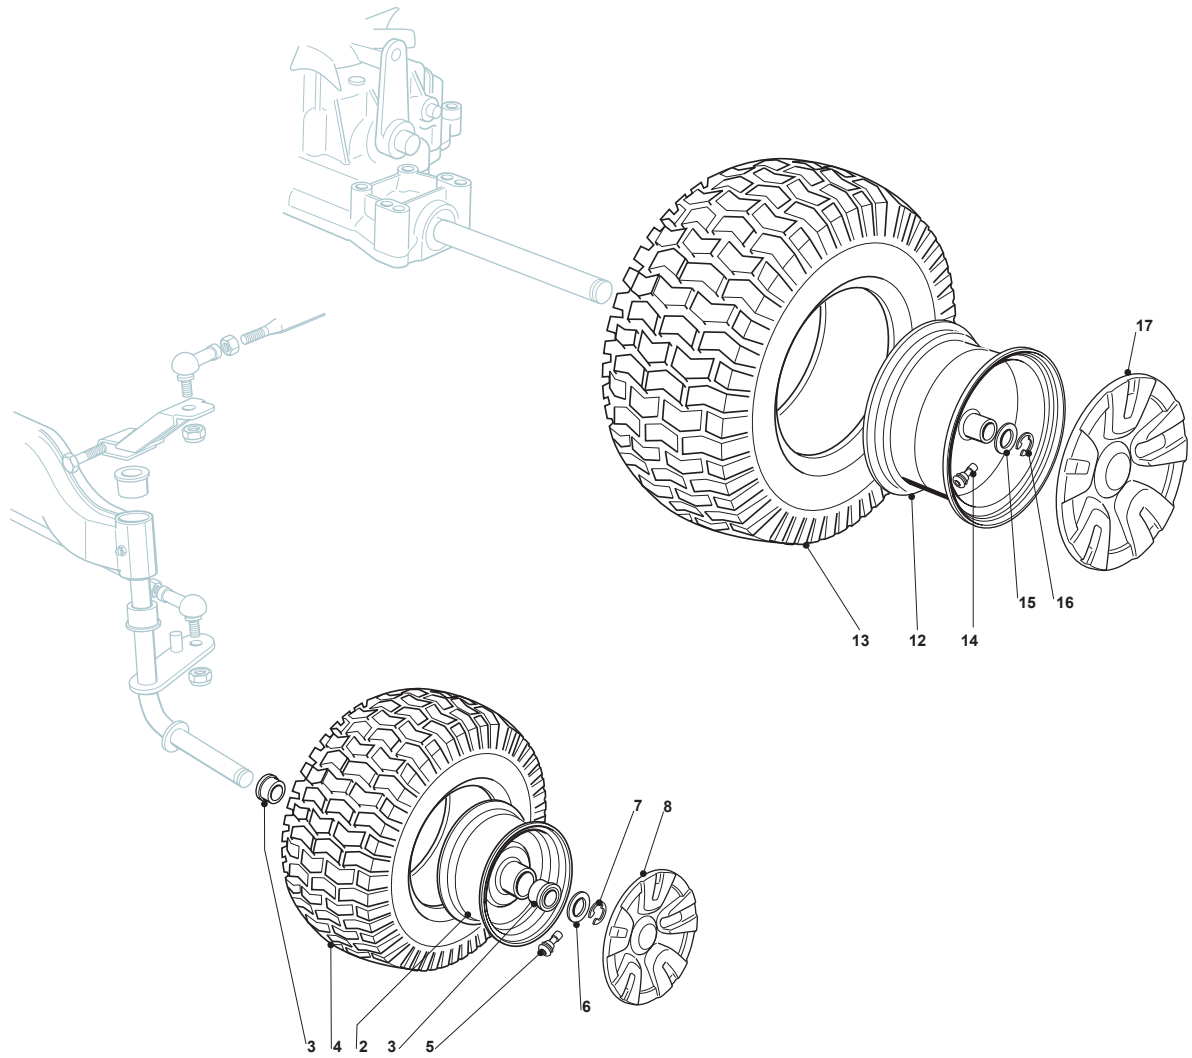

Fig.	Quantity	Part No	Description	Notes
2	2	182000598/0	Rimm	
3	4	125122200/2	Bearing	
4	2	125590014/0	Tyre	13"
4	2	127590066/0	Tyre	15"
5	2	125950000/0	Valve	
6	2	125670005/1	Washer	
7	2	112001000/0	Benzing Ring	
8	2	382110252/0	Front Wheel Cover	
12	2	182000599/0	Rimm	
13	2	125590015/0	Tyre	
14	2	125950000/0	Valve	
15	2	125670005/1	Washer	
16	2	112001010/0	Benzing Ring	
17	2	382110253/0	Wheel Cover	