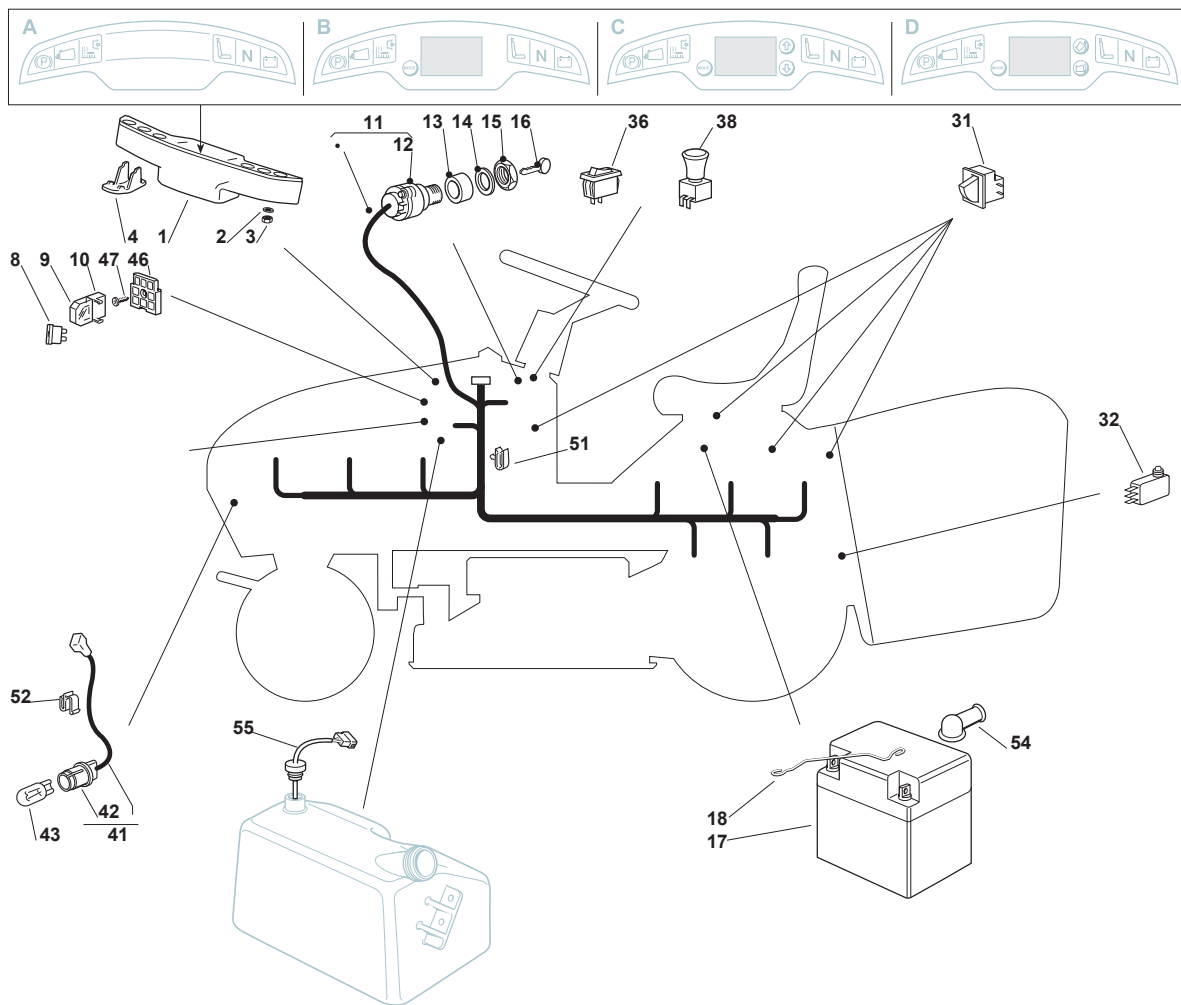

Fig.	Quantity	Part No	Description	Notes
89	1	112788800/0	Screw	
90	1	112157000/0	Nut	
98	1	325120232/0	Cap	
99	1	382180111/0	Outfit, Screws	

Fig.	Quantity	Part No	Description	Notes
2	2	112521320/0	Washer	
3	2	112154330/0	Nut	
4	1	325031501/0	Deflector	
8	1	133340035/0	Fuse 15 A	for Electric Grassbag Lifting
8	1	133340036/0	Fuse 25 A	for Electric Grassbag Lifting
8	1	133340040/0	Fuse 10 A	for Electric Grassbag Lifting
9	2	133215000/0	Cover	for Manual Grassbag Lifting
9	3	133215000/0	Cover	for Manual Grassbag Lifting
10	2	133500007/0	Fuse Carrier	for Manual Grassbag Lifting
10	3	133500007/0	Fuse Carrier	for Electric Grassbag Lifting
12	1	118450072/0	Starting Switch	
13	1	118550136/0	Spacer	
14	1	118550135/0	Washer	
15	1	118400862/0	Ring Nut	
16	1	118210022/0	Starting Key	
17	1	118120002/1	Battery	
18	1	125430230/0	Spring	
31	3	119410615/0	Microswitch	
32	1	119410605/1	Microswitch	
36	1	118450060/1	Headlight Interrupt. Cre1116-0	
38	1	118450068/0	Switch	
41	1	182040073/0	Lamp Holder	
42	2	133500030/0	Lamp Holder	
43	2	118459100/0	Lamp For Lights	
46	1	133500010/1	Plate	
47	1	112735170/0	Screw	
51	5	133320506/0	Fairlead	
52	1	133320504/0	Fairlead	
54	1	118564864/1	Protection	
11	1	182040203/0	Cables Ass.Y	for B&S-GGP-Kohler-Kawasaki Engines
11	1	182040208/0	Cables Ass.Y	for HONDA Engine
1	1	382722431/0	Cards + Guards (A)	
1	1	382722432/0	Cards + Guards (B)	
1	1	382722433/0	Cards + Guards (D)	
1	1	382722434/0	Cards + Guards (C)	