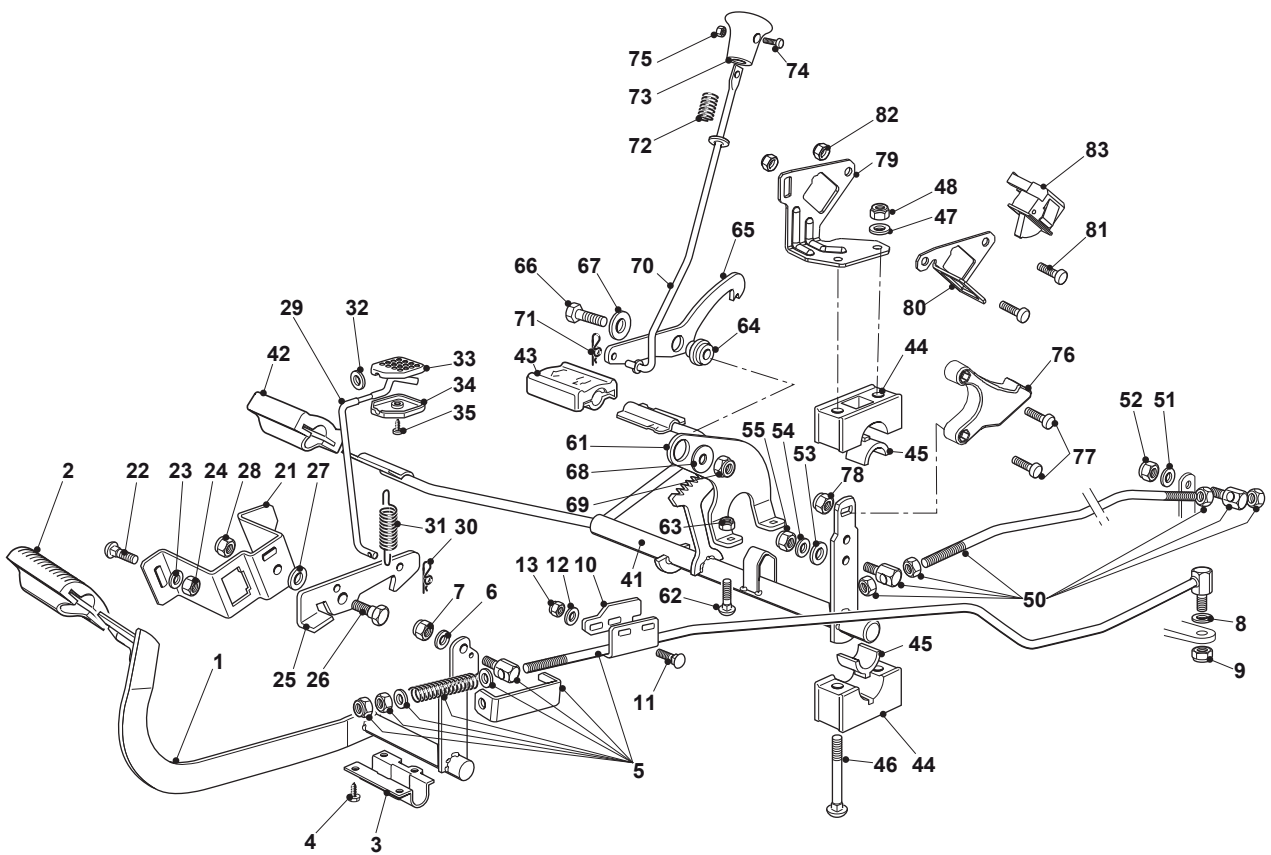

Fig.	Quantity	Part No	Description	Notes
1	1	382500011/2	Pedal	
2	1	325110416/0	Clamp Cover	
3	1	325547081/2	Plate	
4	4	112731601/0	Screw	
5	1	382000626/0	Brake Rod Assy	
6	1	112521350/0	Washer	
7	1	112155000/0	Nut	
8	2	112521360/0	Washer	
9	1	112155000/0	Nut	
10	1	325547281/1	Plate	
11	2	112815210/0	Screw	
12	2	112523040/0	Washer	
13	2	112154510/0	Nut	
21	1	325785143/1	Support	
22	2	112815210/0	Screw	
23	1	112523040/0	Washer	
24	2	112154510/0	Nut	
25	1	325253001/0	Hook	
26	1	122524970/2	Fulcrum Pin	
27	1	325670011/0	Antifriction Washer	
28	1	112155000/0	Nut	
29	1	125033097/0	Rod	
30	1	124487997/0	Cotter Pin	
31	1	125430213/0	Spring	
32	1	112523040/0	Washer	
33	1	325592001/0	Knob	
34	1	325592002/0	Knob	
35	1	112727815/0	Screw	
41	1	382000389/1	Drive Pedal	
42	1	325110417/0	Clamp Cover Front	
43	1	325110418/0	Clamp Cover Rear	
44	4	325785354/0	Support	
45	4	325034003/0	Brass	
46	4	112815271/0	Screw	
47	4	112523040/0	Washer	
48	4	112154510/0	Nut	
50	1	382000579/0	Rod	
51	1	112523040/0	Washer	
52	1	112154510/0	Nut	
53	1	112521360/0	Washer	
54	1	112523040/0	Washer	
55	1	112154510/0	Nut	
61	1	325774477/0	Clamp	
62	2	112815210/0	Screw	
63	2	112292102/0	Nut	
64	1	125040638/0	Bushing	
65	1	325022000/1	Hook	
66	1	112691100/0	Screw	
67	1	112523060/0	Washer	
68	1	322672152/0	Antifriction Washer	
69	1	112155000/0	Nut	

Fig.	Quantity	Part No	Description	Notes
70	1	125033091/0	Rod	
71	1	124487995/0	Cotter Pin	
72	1	125430232/0	Spring	
73	1	325605002/0	Button	
74	1	112726389/0	Screw	
75	1	112290800/0	Nut	
76	1	325060050/0	Cam	
77	1	112789100/0	Screw	
78	2	112154330/0	Nut	
79	2	325755071/0	Angle Bracket	
80	1	325785479/0	Micro Switch Bracket	
81	2	112791400/0	Screw	
82	2	112292102/0	Nut	
83	1	119410614/0	Microswitch	