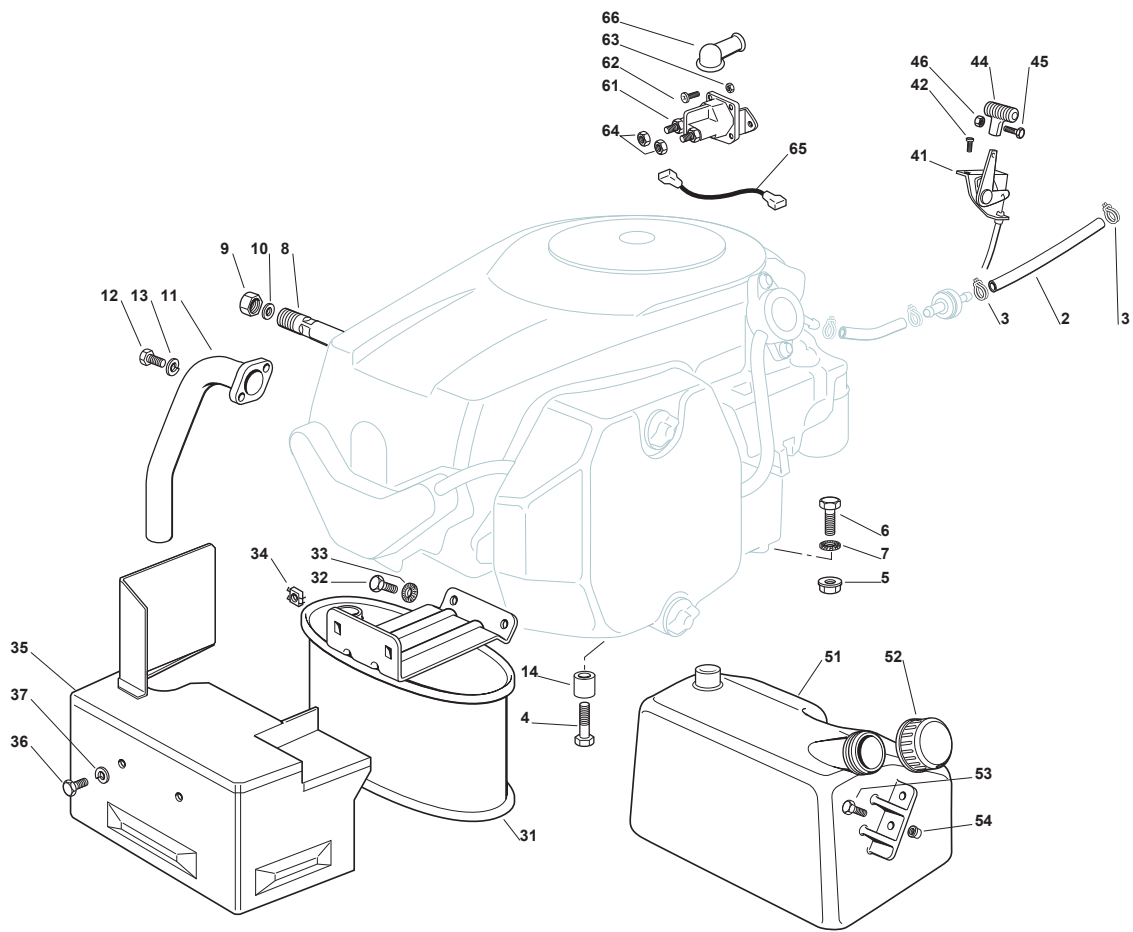

Fig.	Quantity	Part No	Description	Notes
2	1	325869033/1	Fuel Tube	
3	2	118375051/1	Fair Led	
5	1	127598061/1	Oil Discharge Extension	
6	1	118737849/0	Plug	
7	1	118401001/1	Oil Seal	
8	4	125510028/1	Pin	
9	4	112154210/0	Nut	
10	1	127430561/0	Spring	
11	1	112691115/0	Screw	
12	2	112521350/0	Washer	
13	1	112293201/0	Nut	
14	1	118738243/0	Exhaust Discharge Tube Right	
15	1	118738244/0	Exhaust Discharge Tube Left	
16	4	112293201/0	Nut	
17	1	112540260/0	Grower	
32	2	112793102/0	Screw	
33	2	112540260/0	Grower	
34	1	182750003/0	Muffler Assy	
35	2	112360425/0	Nut	
36	1	382598051/0	Guard	
37	2	112792611/0	Screw	
38	2	112583500/0	Grower	
41	1	182000219/0	Accelerator	
42	2	125943012/0	Screw	
44	1	125394501/0	Knob	
45	1	112726388/0	Screw	
46	1	112290800/0	Nut	
48	1	125090007/0	Choke Control	
51	1	125735110/3	Tank	without fuel level
51	1	325735111/3	Tank	with fuel level
52	1	125795000/1	Fuel Cap	
53	2	112788910/0	Screw	
54	2	112500092/0	Rivet	
61	1	133567000/0	Relay	
62	2	112791500/0	Screw	
63	2	112521330/0	Washer	
64	2	112521330/0	Washer	
65	2	112582100/0	Grower	
66	2	112292100/0	Nut	