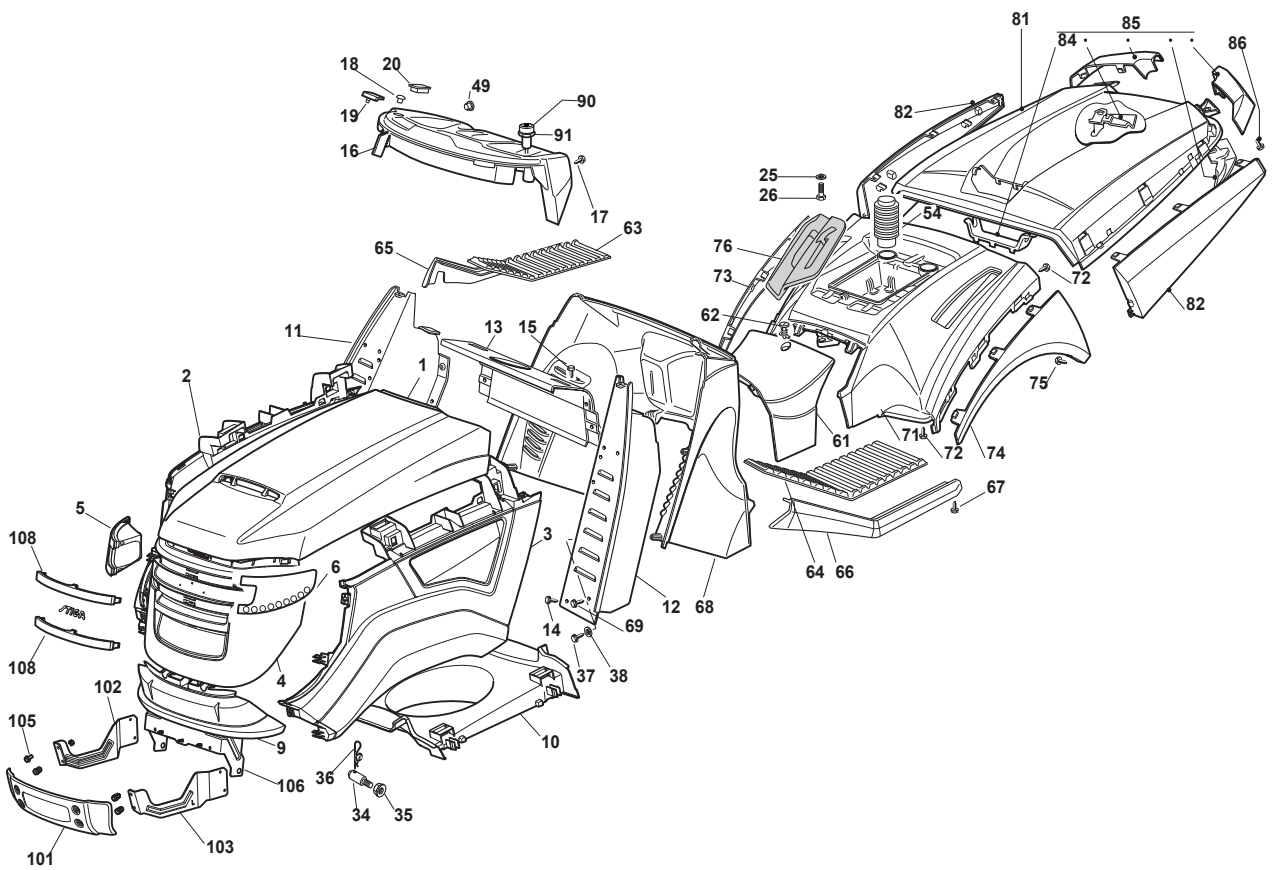

Fig.	Quantity	Part No	Description	Notes
1	1	325076866/0	Upper Engine Hood, Yellow	
2	1	382394646/0	Side Hood, Left	
3	1	382394645/0	Side Hood, Right	
4	1	325076953/0	Grey Hood, Front   Lower Grey Hood, Front	
5	1	382185500/1	Right Grill	
6	1	382185501/1	Left Grill	
8	6	112735403/0	Screw	
9	1	325076959/0	Lower Grey Hood, Front	
10	1	325108031/0	Conveyor	
11	1	382785022/9	Right Dashboard Support	
12	1	382785021/8	Left Dashboard Support	
13	1	382785137/0	Central Dashboard Support	
14	2	112735110/0	Screw	
15	4	112735110/0	Screw	
16	1	325120253/0	Black Dashboard	
16	1	325120254/0	Dashboard, Black (Cruise Control)	
17	4	112728440/0	Screw	
18	2	125120200/0	Cap	
19	2	125260000/0	Grommet	
20	1	325120234/0	Cap	
21	1	112620299/0	Elastic Pin	
25	4	112583500/0	Grower	
26	4	112793102/0	Screw	
34	2	125510068/0	Pin	
35	2	112293201/0	Nut	
36	1	124487998/0	Cotter Pin	
37	2	112731350/0	Screw	
38	2	112521330/0	Washer	
49	1	325120233/0	Cap	
54	2	325737002/0	Hood	
61	1	325110466/0	Grey Central Cover	
62	1	125580020/2	Stake	
63	1	325110278/1	Right Footboard Cover	
64	1	325110279/0	Left Footboard Cover	
65	1	325599018/0	Left, Footboard Profile	
66	1	325599017/0	Right, Footboard Profile	
67	6	112731580/0	Screw	
68	1	325785449/0	Black Dashboard Support	
69	7	112735403/0	Screw	
71	1	325109754/0	Yellow Wheels Cover	
72	4	112735402/0	Screw	
73	1	325109793/0	Right Wheel Cover	
74	1	325109794/0	Left Wheel Cover	
75	2	112728686/0	Screw	
76	1	325207129/0	Cover, Can Holder Tcx Hydro Black	
81	1	325110308/0	Grass-Catcher Cover	
82	1	382110299/0	Side Profil Assy	
84	1	325394009/0	Handle Cover	
85	1	382110300/0	Angular Support Assy	
86	4	112735403/0	Screw	
90	1	325605003/0	Button	