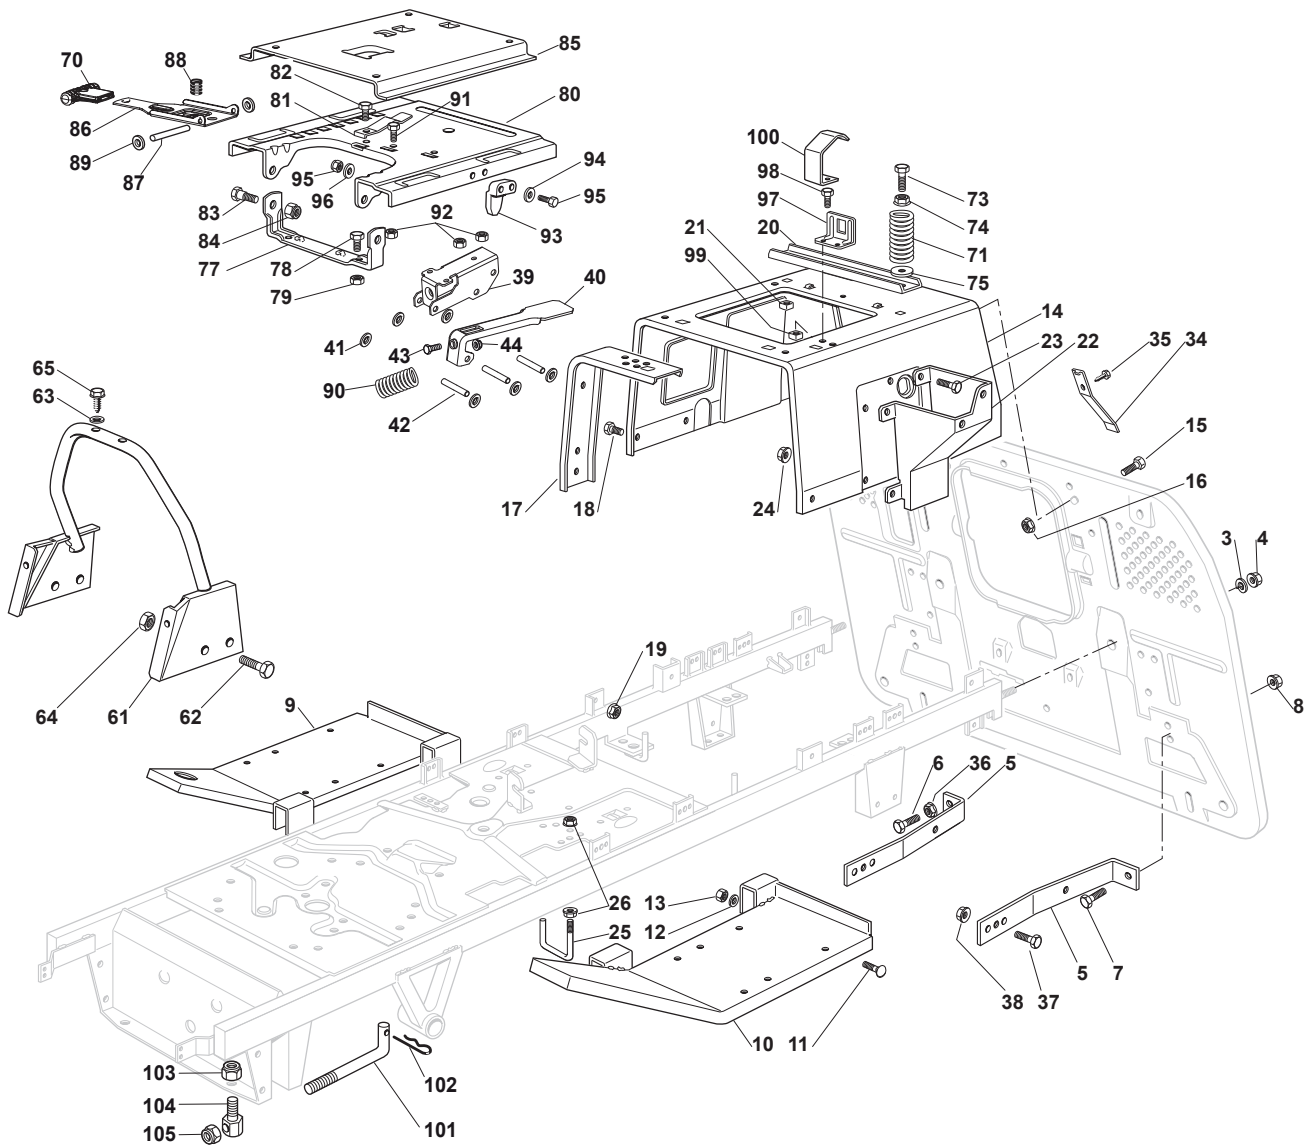

Fig.	Quantity	Part No	Description	Notes
3	2	112585100/0	Washer	
4	2	112295200/0	Nut	
5	2	325774273/1	Stiffening	
6	1	112691100/0	Screw	
7	3	112793102/0	Screw	
8	4	112293201/0	Nut	
9	1	382510041/2	Right Footboard Support	
10	1	382510043/2	Left Footboard Support	
11	4	112815245/0	Screw	
12	4	112523040/0	Washer	
13	4	112154510/0	Nut	
14	1	325785133/5	Seat Support	
15	5	112791011/0	Screw	
16	5	112292102/0	Nut	
17	2	325650065/0	Stiffening	
18	6	112791011/0	Screw	
19	6	112292102/0	Nut	
20	1	325650067/0	Stiffening	
21	2	112360420/0	Nut	
22	1	325785137/1	Support	
23	4	112791011/0	Screw	
24	4	112292102/0	Nut	
25	1	125580019/0	Belt Guide Peg	
26	2	112292102/0	Nut	
34	1	125430238/1	Spring	
35	1	112731580/0	Screw	
36	1	112293200/0	Nut	
37	2	112793102/0	Screw	
38	2	112293201/0	Nut	
39	1	325774575/0	Fulcrum Clamp	
40	1	325318327/0	Lever	
41	6	112604896/0	Crown Fastener	
42	3	122517866/0	Pin	
43	1	112735661/0	Screw	
44	1	112154510/0	Nut	
61	1	382650045/0	Chassis	
62	4	112792611/0	Screw	
63	2	112521330/0	Washer	
64	4	112292102/0	Nut	
65	2	112731350/0	Screw	
70	1	322394505/0	Knob	
71	2	125430257/1	Spring	
73	2	125943001/1	Screw	
74	2	112293201/0	Nut	
75	2	112523070/0	Washer	
77	1	382774207/0	Seat Clamp Support	
78	2	112792611/0	Screw	
79	2	112293201/0	Nut	
80	1	325785149/3	Fixed Seat Support	
81	1	125430203/1	Spring	
82	1	112731580/0	Screw	

Fig.	Quantity	Part No	Description	Notes
83	2	122524970/2	Fulcrum Pin	
84	2	112155010/0	Nut	
85	1	325785147/2	Seat Support	
86	1	325318303/0	Stop Lever	
87	1	125510000/0	Pin	
88	1	125430202/1	Spring	
89	2	112604897/0	Elastic Washer	
90	1	125430285/0	Spring	
91	1	112789000/0	Screw	
92	1	112154330/0	Nut	
93	1	325060049/0	Seat Switch Cam	
94	2	112815050/0	Screw	
95	4	112521320/0	Washer	
96	2	112154330/0	Nut	
97	1	325755025/1	Bracket	
98	2	112735110/0	Screw	
99	2	112437502/0	Plate	
100	1	325430255/0	Spring	
101	2	125510119/0	Tie Rod	
102	2	124487997/0	Cotter Pin	
103	2	125510040/1	Pin	
104	2	112155000/0	Nut	
105	2	112155000/0	Nut	