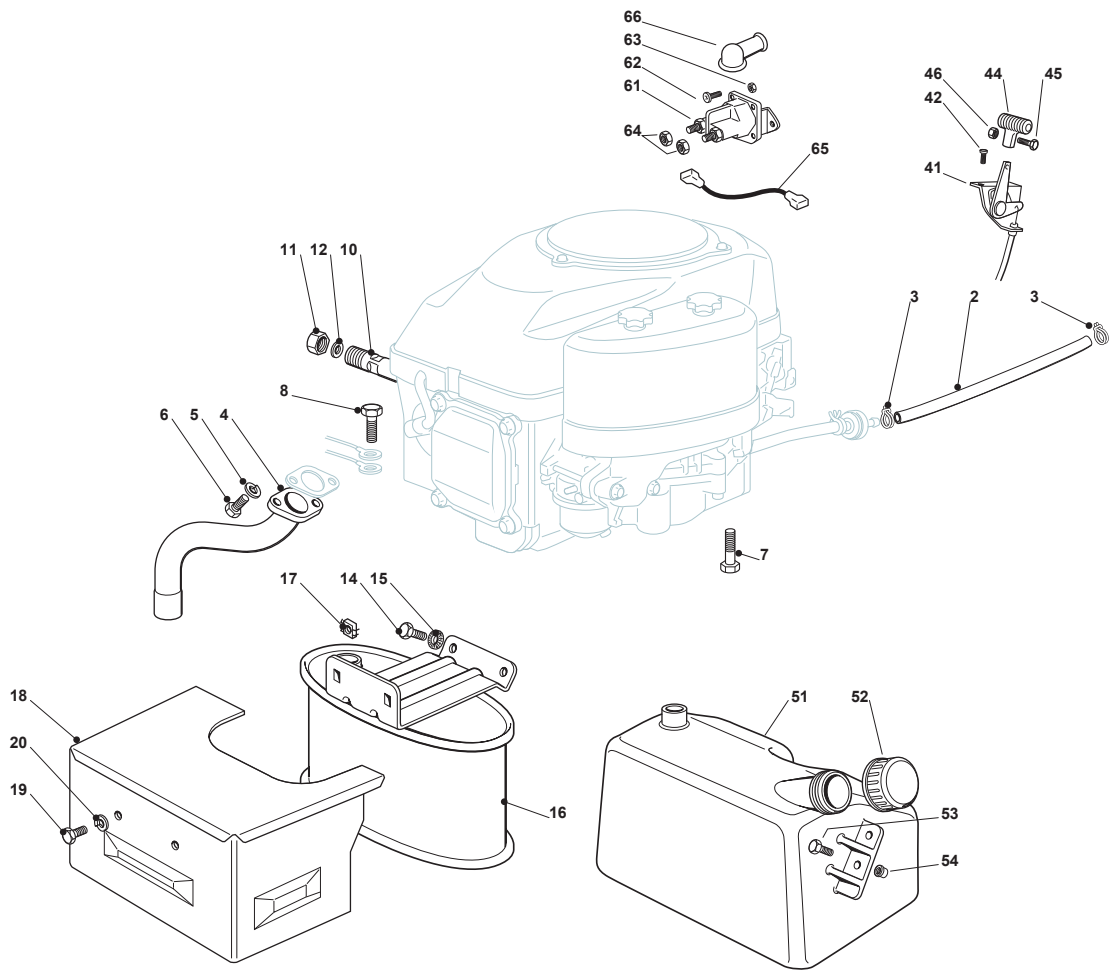

Fig.	Quantity	Part No	Description	Notes
2	1	325869016/1	Connecting Tube	
3	2	118375051/1	Fair Led	
4	1	1134-5827-01	Oil Drain Assy	
8	1	112691115/0	Screw	
9	1	112540260/0	Grower	
10	1	112154210/0	Nut	
11	3	112691100/0	Screw	
12	3	112154210/0	Nut	
13	1	118738214/0	Exhaust Discharge Tube Right	
14	1	118738215/0	Exhaust Discharge Tube Left	
15	4	112735530/0	Screw	
16	4	112583500/0	Grower	
17	3	112791400/0	Screw	
18	3	112582100/0	Grower	
31	1	182750011/0	Single-Cylinder Muffler	
32	2	112793102/0	Screw	
33	2	112540260/0	Grower	
34	2	112360425/0	Nut	
35	1	382598005/2	Muffler Protection	
36	2	112792611/0	Screw	
37	2	112583500/0	Grower	
41	1	182000211/1	Accelerator	
42	2	125943012/0	Screw	
44	1	325592000/0	Knob	
45	1	112726388/0	Screw	
46	1	112290800/0	Nut	
48	1	125090001/2	Choke Control	
51	1	325735111/3	Tank	
52	1	125795000/1	Fuel Cap	
53	2	112788910/0	Screw	
54	2	112500092/0	Rivet	
61	1	118736110/0	Starter Relay	
62	2	112791011/0	Screw	
63	2	112292102/0	Nut	
64	2	112360352/0	Nut	
65	1	125065017/0	Cable	
66	1	118564861/1	Protection	

Fig.	Quantity	Part No	Description	Notes
2	1	325869057/0	Connecting Tube	
3	4	118375051/1	Fair Led	
4	1	118738231/1	Exhaust Tube	
5	2	112583500/0	Grower	
6	2	112737450/0	Screw	
7	4	112735108/1	Screw	
8	1	112735599/0	Screw	
10	1	127598060/0	Oil Discharge Extension	
11	1	118737849/0	Plug	
12	1	118401001/1	Oil Seal	
14	2	112793102/0	Screw	
15	2	112540260/0	Grower	
16	1	182750010/0	Muffler	
17	2	112360425/0	Nut	
18	1	382598039/0	Guard	
19	2	112792611/0	Screw	
20	2	112583500/0	Grower	
41	1	182000212/0	Accelerator	
42	2	125943012/0	Screw	
44	1	125394501/0	Knob	
45	1	112726388/0	Screw	
46	1	112290800/0	Nut	
51	1	325735111/3	Tank	with fuel level
51	1	125735110/3	Tank	without fuel level
52	1	125795000/1	Fuel Cap	
53	2	112788910/0	Screw	
54	2	112500092/0	Rivet	
61	1	118736110/0	Starter Relay	
62	2	112791011/0	Screw	
63	2	112292102/0	Nut	
64	2	112360352/0	Nut	
65	1	125065017/0	Cable	
66	1	118564861/1	Protection	