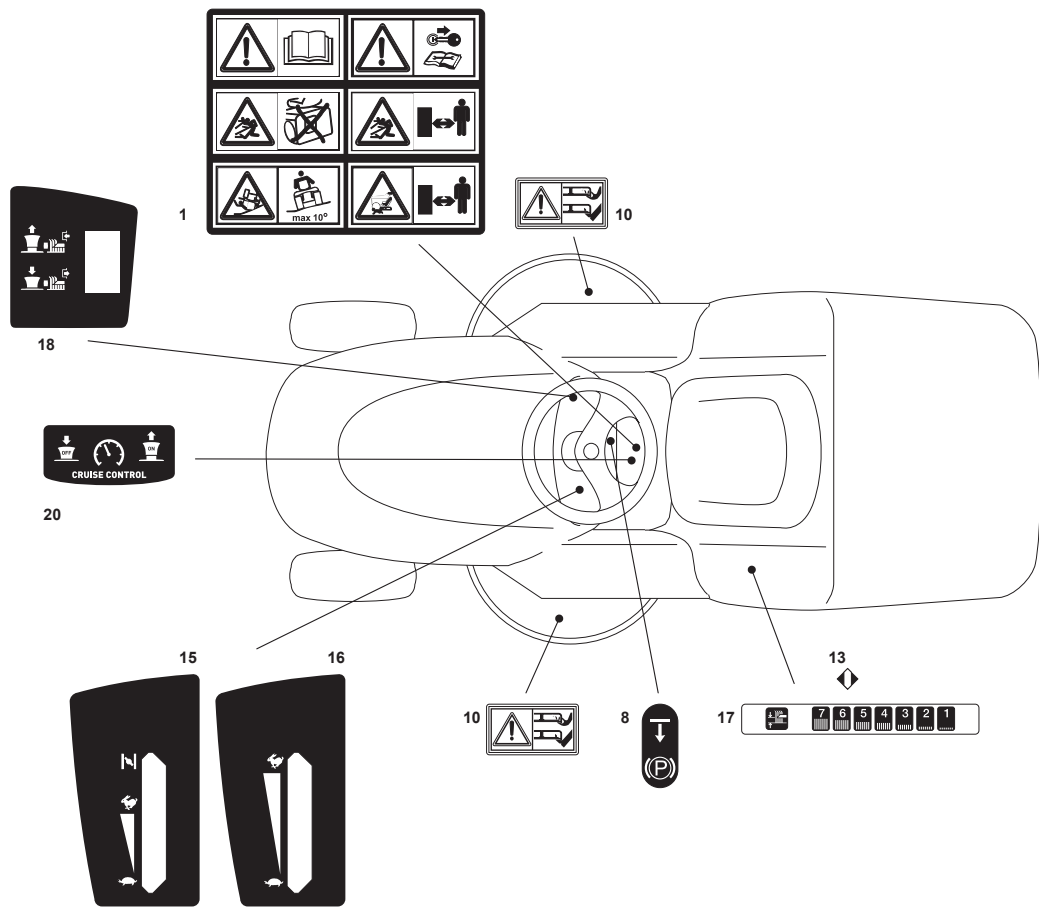

Fig.	Quantity	Part No	Description	Notes
2	1	382400003/1	Ejection Guard	
3	1	325869043/0	Rear Support	
4	2	118566112/0	Push Road	
5	2	112689515/0	Screw	
6	2	112154510/0	Nut	
7	2	125510022/0	Pin	
8	2	124487998/0	Cotter Pin	
9	1	124487999/0	Spring Pin	
22	1	125519997/1	Front Weight Tc	
23	3	112760520/0	Screw	
24	3	112155000/0	Nut	
42	1	382735502/0	Bracket	
43	1	325774213/0	Bracket	
44	1	382033105/1	Rod	
45	1	125510021/1	Hitch Pin	
46	2	124487999/0	Spring Pin	
51	1	182180050/0	Battery Charger	CE Plugg
51	1	182180052/0	Battery Charger	UK Plugg
72	1	325140097/0	Deflector	
73	1	325394005/0	Handle	
74	1	125510077/0	Pin	
75	1	125430245/0	Spring	
76	1	112735405/0	Screw	
77	1	325280000/1	Handgrip	
78	1	125840011/1	Tie Rod	
79	2	125253004/0	Mulch.Kit Fixing Hook	