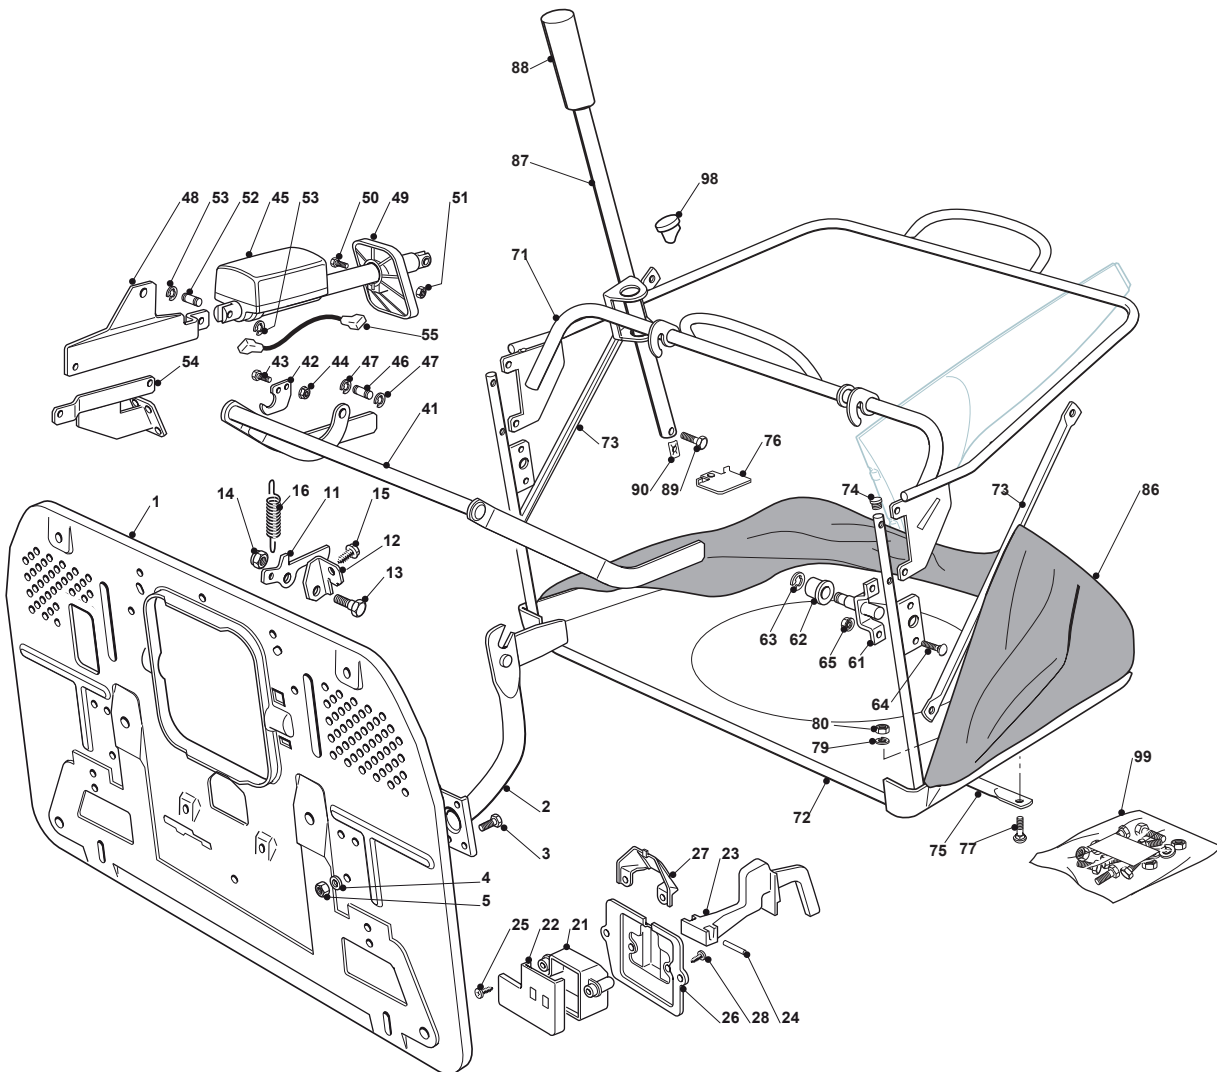

Fig.	Quantity	Part No	Description	Notes
1	1	382547051/0	Plate	
2	2	182774225/1	Clamp	
3	6	112793102/0	Screw	
4	6	112523060/0	Washer	
5	6	112293201/0	Nut	
11	1	325774417/0	Clamp	
12	1	325755031/0	Clamp	
13	1	125510080/0	Pin	
14	1	112292102/0	Nut	
15	1	112735122/0	Screw	
16	1	127430579/0	Clutch Spring	
21	1	125600041/0	Grassc.Full Micro Protection	
22	1	125600042/0	Grasscatcher Micro Prot Cover	
23	1	125318124/0	Full Grassc. Microswtich Cover	
24	1	112400030/0	Pin	
25	1	112728510/0	Screw	
26	1	325785272/0	Micro Protection	
27	1	125600048/0	Empty Micro Grassc.Protection Cover	
28	2	112728450/0	Screw	
71	1	382800123/1	Upper Frame	
72	1	382800089/1	Front Frame	
73	2	325650117/0	Stiffening	
74	2	118566111/0	Cap	
75	1	382650043/0	Lower Stiffening	
76	1	325547131/0	Plate	
77	6	112815210/0	Screw	
79	2	112521330/0	Washer	
80	2	112154510/0	Nut	
86	1	182105948/0	Grasscatcher	
87	1	125869029/1	Grasscatcher Lifting Tube	
88	1	125394508/0	Knob	
89	1	112788800/0	Screw	
90	1	112157000/0	Nut	
99	1	382180110/0	Outfit, Screws	