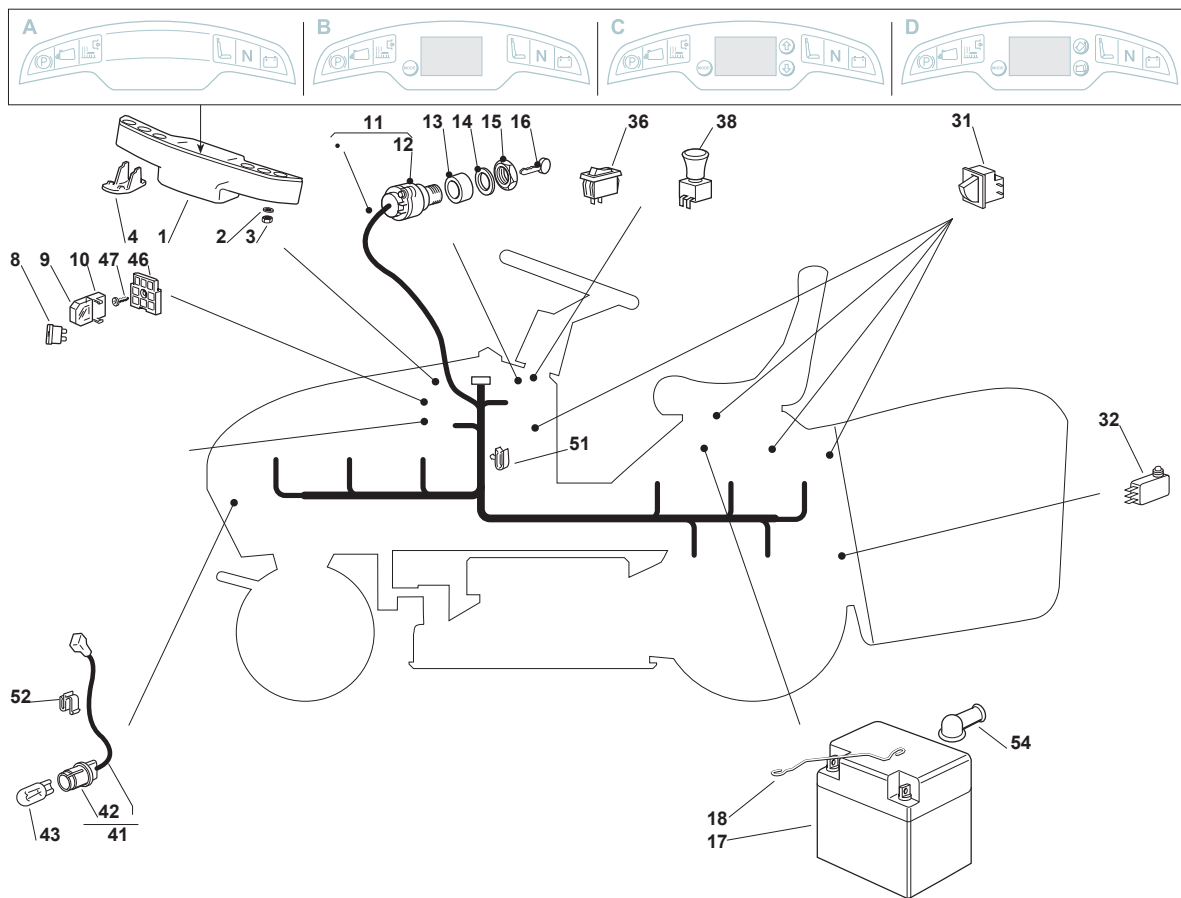

Fig.	Quantity	Part No	Description	Notes
2	2	112521320/0	Washer	
3	2	112154330/0	Nut	
4	1	325031501/0	Deflector	
8	1	133340035/0	Fuse 15 A	for Electric Grassbag Lifting
8	1	133340036/0	Fuse 25 A	for Electric Grassbag Lifting
8	1	133340040/0	Fuse 10 A	for Electric Grassbag Lifting
9	2	133215000/0	Cover	for Manual Grassbag Lifting
9	3	133215000/0	Cover	for Manual Grassbag Lifting
10	2	133500007/0	Fuse Carrier	for Manual Grassbag Lifting
10	3	133500007/0	Fuse Carrier	for Electric Grassbag Lifting
12	1	118450072/0	Starting Switch	
13	1	118550136/0	Spacer	
14	1	118550135/0	Washer	
15	1	118400862/0	Ring Nut	
16	1	118210022/0	Starting Key	
17	1	118120002/1	Battery	
18	1	125430230/0	Spring	
31	3	119410615/0	Microswitch	
32	1	119410605/1	Microswitch	
36	1	118450060/1	Headlight Interrupt. Cre1116-0	
38	1	118450068/0	Switch	
41	1	182040073/0	Lamp Holder	
42	2	133500030/0	Lamp Holder	
43	2	118459100/0	Lamp For Lights	
46	1	133500010/1	Plate	
47	1	112735170/0	Screw	
51	5	133320506/0	Fairlead	
52	1	133320504/0	Fairlead	
54	1	118564864/1	Protection	
11	1	182040203/0	Cables Ass.Y	for B&S-GGP-Kohler-Kawasaki Engines
11	1	182040208/0	Cables Ass.Y	for HONDA Engine
1	1	382722431/0	Cards + Guards (A)	
1	1	382722432/0	Cards + Guards (B)	
1	1	382722433/0	Cards + Guards (D)	
1	1	382722434/0	Cards + Guards (C)