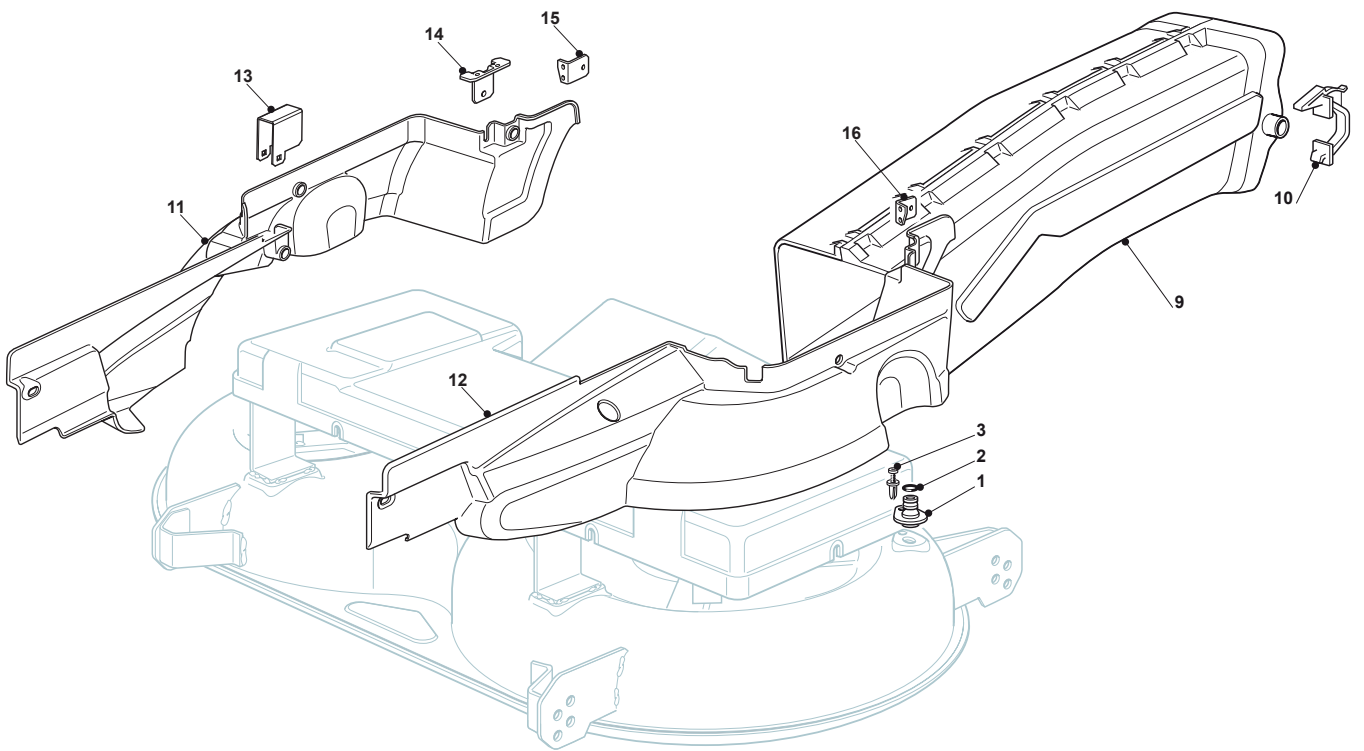

Fig.	Quantity	Part No	Description	Notes
1	1	382564131/0	Cutting Plate Black	Black
1	1	382564132/0	Cutting Plate Red	Red
1	1	382564133/0	Cutting Plate Yellow	Yellow
2	2	125033060/0	Washing Cutting Deck Connection	
3	2	119035000/0	Or Ring	
4	2	112500030/0	Rivet	
8	1	382207200/1	Flange Assy	
9	1	382207201/2	Support Shaft Tc	
10	1	125020800/1	Main Blade Shaft	
11	1	125020801/2	Secondary Blade Shaft	
13	4	119216032/0	Bearing	
14	2	325160501/0	Dust Cover Disc	
15	2	112609260/0	Seeger	
16	6	112818700/0	Screw	
17	6	112154210/0	Nut	
18	2	125463200/0	Blade Hub	
19	2	112139100/0	Feather, Crankshaft Ø 22,2	
20	1	182004348/0	Right Mulching Blade	
21	1	182004347/0	Left Blade Mulching, Winged	
22	2	122160400/0	Elastic Disc	
23	2	112523080/0	Washer	
24	1	112735694/0	Screw	
25	1	112735695/1	Screw	
26	2	182700003/0	Anti Scalp Wheel	
27	2	125510072/0	Pin	
28	2	112692050/0	Screw	
29	2	112523060/0	Washer	
30	2	112293201/0	Nut	
31	2	182700004/0	Anti Scalp Wheel	
32	2	125510121/0	Pin	
33	2	122450115/0	Spring	
34	2	112000930/0	Benzing Ring	
41	1	182004341/1	Right Blade, Winged	
42	1	182004340/1	Left Blade, Winged	
51	1	325140100/0	Deflector	
52	2	112815210/0	Screw	
53	2	125038002/1	Bushing	
54	2	112154510/0	Nut	
1	1	382564153/0	Cutting Plate Grey	