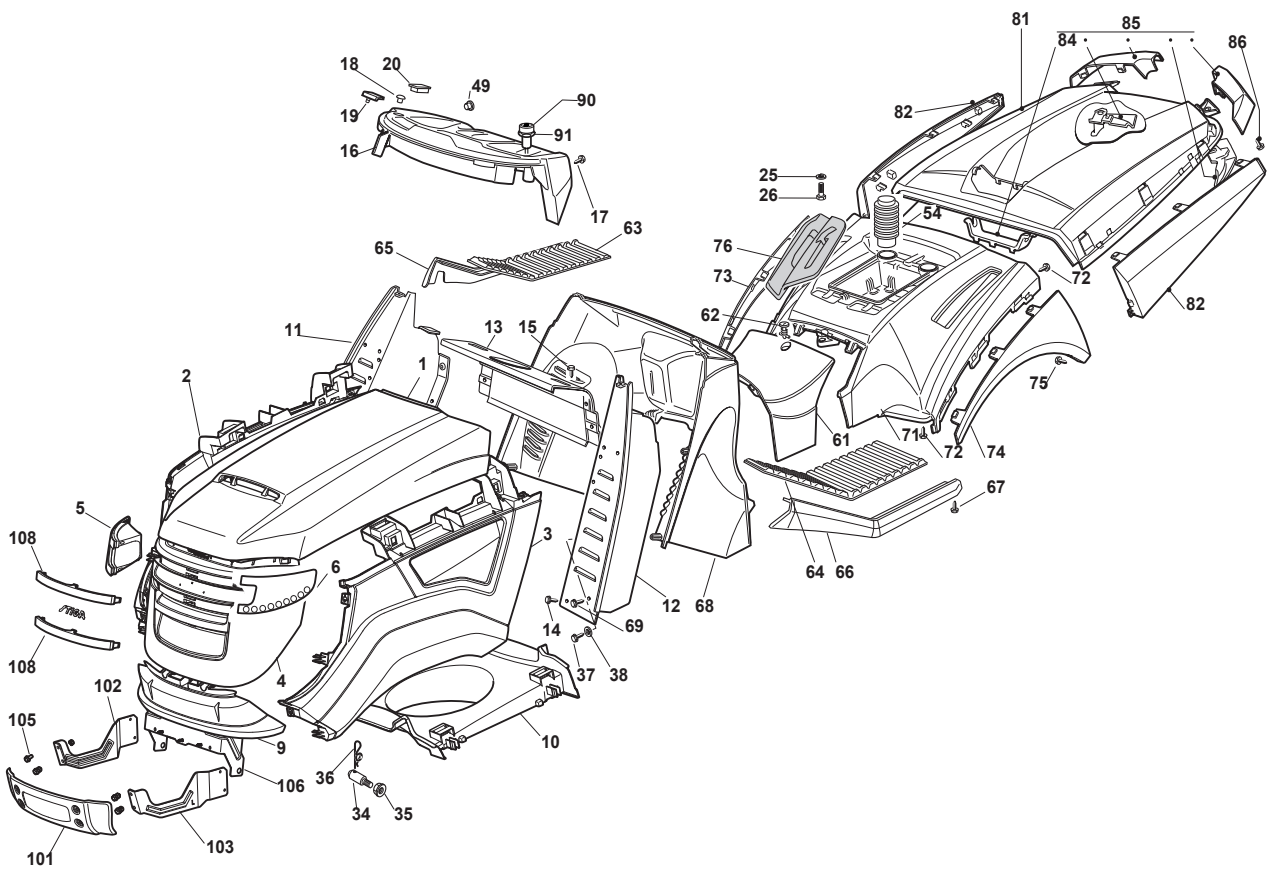

Fig.	Quantity	Part No	Description	Notes
1	1	325076866/0	Upper Engine Hood, Yellow	
2	1	382394646/0	Side Hood, Left	
3	1	382394645/0	Side Hood, Right	
4	1	325076953/0	Grey Hood, Front   Lower Grey Hood, Front	
5	1	382185500/1	Right Grill	
6	1	382185501/1	Left Grill	
8	6	112735403/0	Screw	
9	1	325076959/0	Lower Grey Hood, Front	
10	1	325108031/0	Conveyor	
11	1	382785022/9	Right Dashboard Support	
12	1	382785021/8	Left Dashboard Support	
13	1	382785137/0	Central Dashboard Support	
14	2	112735110/0	Screw	
15	4	112735110/0	Screw	
16	1	325120253/0	Black Dashboard	
16	1	325120254/0	Dashboard, Black (Cruise Control)	
17	4	112728440/0	Screw	
18	2	125120200/0	Cap	
19	2	125260000/0	Grommet	
20	1	325120234/0	Cap	
21	1	112620299/0	Elastic Pin	
25	4	112583500/0	Grower	
26	4	112793102/0	Screw	
34	2	125510068/0	Pin	
35	2	112293201/0	Nut	
36	1	124487998/0	Cotter Pin	
37	2	112731350/0	Screw	
38	2	112521330/0	Washer	
49	1	325120233/0	Cap	
54	2	325737002/0	Hood	
61	1	325110466/0	Grey Central Cover	
62	1	125580020/2	Stake	
63	1	325110278/1	Right Footboard Cover	
64	1	325110279/0	Left Footboard Cover	
65	1	325599018/0	Left, Footboard Profile	
66	1	325599017/0	Right, Footboard Profile	
67	6	112731580/0	Screw	
68	1	325785449/0	Black Dashboard Support	
69	7	112735403/0	Screw	
71	1	325109754/0	Yellow Wheels Cover	
72	4	112735402/0	Screw	
73	1	325109793/0	Right Wheel Cover	
74	1	325109794/0	Left Wheel Cover	
75	2	112728686/0	Screw	
76	1	325207129/0	Cover, Can Holder Tcx Hydro Black	
81	1	325110308/0	Grass-Catcher Cover	
82	1	382110299/0	Side Profil Assy	
84	1	325394009/0	Handle Cover	
85	1	382110300/0	Angular Support Assy	
86	4	112735403/0	Screw	
90	1	325605003/0	Button	