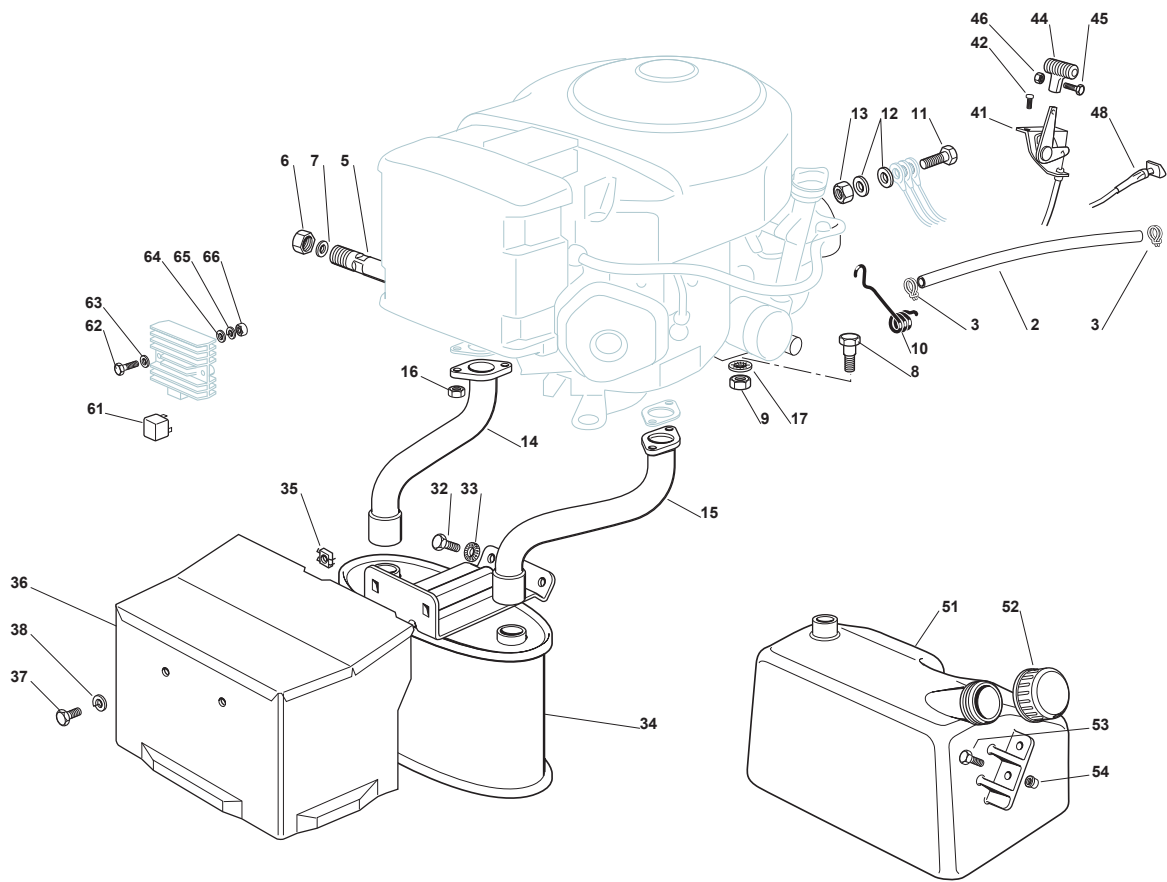

Fig.	Quantity	Part No	Description	Notes
2	1	325869027/1	Connecting Tube	
3	2	118375051/1	Fair Led	
5	1	112735599/0	Screw	
6	1	112540260/0	Grower	
7	4	112691115/0	Screw	
8	4	112154210/0	Nut	
9	1	125598052/0	Oil Discharge Extension	
10	1	118737849/0	Plug	
11	1	118401001/1	Oil Seal	
12	1	118738221/0	Exhaust Tube Right	
13	1	118738222/0	Right Exhaust Connection	
14	1	127430562/0	Spring	
31	1	182750003/0	Muffler Assy	
32	2	112793102/0	Screw	
33	2	112540260/0	Grower	
34	2	112360425/0	Nut	
35	1	382598005/2	Muffler Protection	
36	2	112792611/0	Screw	
37	2	112583500/0	Grower	
41	1	182000201/2	Accelerator	
42	2	125943012/0	Screw	
44	1	125394501/0	Knob	
45	1	112726388/0	Screw	
46	1	112290800/0	Nut	
48	1	125090001/2	Choke Control	
51	1	125735110/3	Tank	without fuel level
51	1	325735111/3	Tank	with fuel level
52	1	125795000/1	Fuel Cap	
53	2	112788910/0	Screw	
54	2	112500092/0	Rivet	
61	1	133567000/0	Relay	
62	2	112791500/0	Screw	
63	2	112521330/0	Washer	
64	2	112521330/0	Washer	
65	2	112582100/0	Grower	
66	2	112292100/0	Nut	