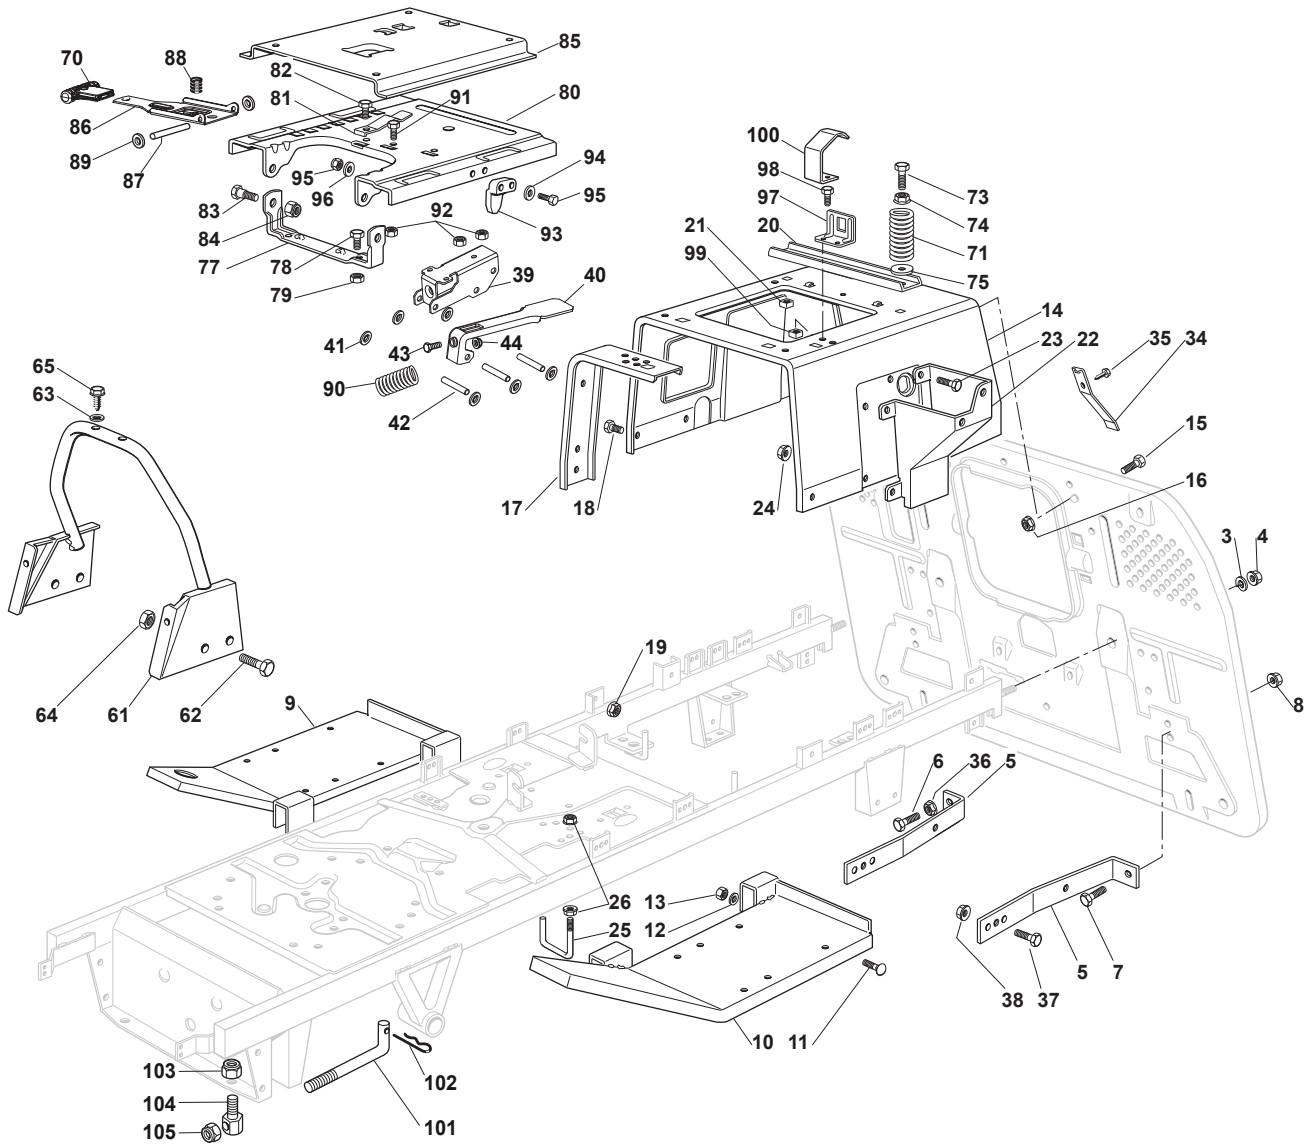

Fig.	Quantity	Part No	Description	Notes
84	2	112155010/0	Nut	
85	1	325785147/2	Seat Support	
86	1	325318109/1	Stop Lever	
87	1	125510000/0	Pin	
88	1	125430202/1	Spring	
89	2	112604897/0	Elastic Washer	
90	1	125430285/0	Spring	
91	1	112789000/0	Screw	
92	1	112154330/0	Nut	
93	1	325060049/0	Seat Switch Cam	
94	2	112815050/0	Screw	
95	4	112521320/0	Washer	
96	2	112154330/0	Nut	
97	1	325755025/1	Bracket	
98	2	112735110/0	Screw	
99	2	112437502/0	Plate	
100	1	325430255/0	Spring	
101	2	125510119/0	Tie Rod	
102	2	124487997/0	Cotter Pin	
103	2	125510040/1	Pin	
104	2	112155000/0	Nut	
105	2	112155000/0	Nut	

Fig.	Quantity	Part No	Description	Notes
83	2	122524970/2	Fulcrum Pin	
84	2	112155010/0	Nut	
85	1	325785147/2	Seat Support	
86	1	325318303/0	Stop Lever	
87	1	125510000/0	Pin	
88	1	125430202/1	Spring	
89	2	112604897/0	Elastic Washer	
90	1	125430285/0	Spring	
91	1	112789000/0	Screw	
92	1	112154330/0	Nut	
93	1	325060049/0	Seat Switch Cam	
94	2	112815050/0	Screw	
95	4	112521320/0	Washer	
96	2	112154330/0	Nut	
97	1	325755025/1	Bracket	
98	2	112735110/0	Screw	
99	2	112437502/0	Plate	
100	1	325430255/0	Spring	
101	2	125510119/0	Tie Rod	
102	2	124487997/0	Cotter Pin	
103	2	125510040/1	Pin	
104	2	112155000/0	Nut	
105	2	112155000/0	Nut	