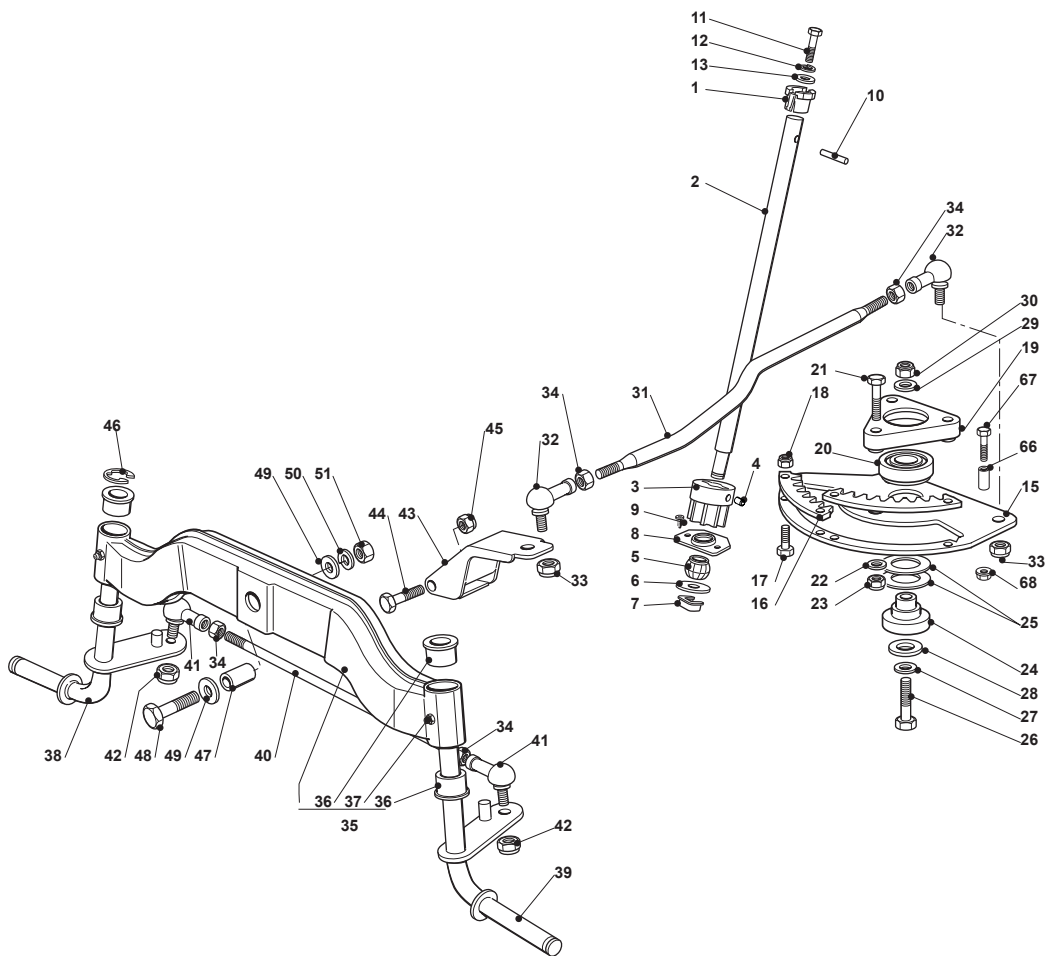

Fig.	Quantity	Part No	Description	Notes
1	1	325038004/0	Bushing	
2	1	125520010/0	Steering Column	
3	1	125570004/0	Pinion	
4	1	112714300/0	Dowel	
5	1	325743000/0	Joint	
6	1	112521370/0	Washer	
7	1	112436030/0	Plate	
8	1	325785213/1	Support	
9	2	112729601/1	Screw	
10	1	112620250/0	Pin	
11	1	112691800/0	Screw	
12	1	112583500/0	Grower	
13	1	112523060/0	Washer	
15	1	325735523/0	Steering Sector	
16	2	325150000/0	Rack	
17	4	112791213/1	Screw	
18	4	112154510/0	Nut	
19	1	325774453/0	Clamp	
20	1	119216047/0	Bearing	
21	3	112691100/0	Screw	
22	3	112523060/0	Washer	
23	3	112155000/0	Nut	
24	1	125510120/0	Support	
25	2	322672153/0	Antifriction Washer	
26	1	112692395/0	Screw	
27	1	112523080/0	Washer	
28	1	112521390/0	Washer	
29	1	112523080/0	Washer	
30	1	112156602/0	Nut	
31	1	125033003/1	Steering Rod	
32	2	122746600/0	Joint	
32	2	122746616/0	Joint	
33	2	122746609/0	Joint	
34	4	112156602/0	Nut	
35	1	382034001/3	Equalizer With Bush And Lubricator	
36	4	125034002/1	Bushing	
37	2	112379511/0	Grease Dispenser	
38	1	382230361/0	Right Stub Axle	
39	1	382230359/0	Left Stub Axle	
40	1	325840001/0	Tie Rod	
41	2	122746616/0	Joint	
42	2	112156602/0	Nut	
43	1	382318185/0	Lever Ass.Y	
44	1	112692395/0	Screw	
45	1	112155000/0	Nut	
46	1	112001000/0	Benzing Ring	
47	1	125160005/0	Spacer	
48	1	112694100/0	Screw	
49	2	112521390/0	Washer	
50	1	112587900/0	Grower	
51	1	112295800/0	Nut