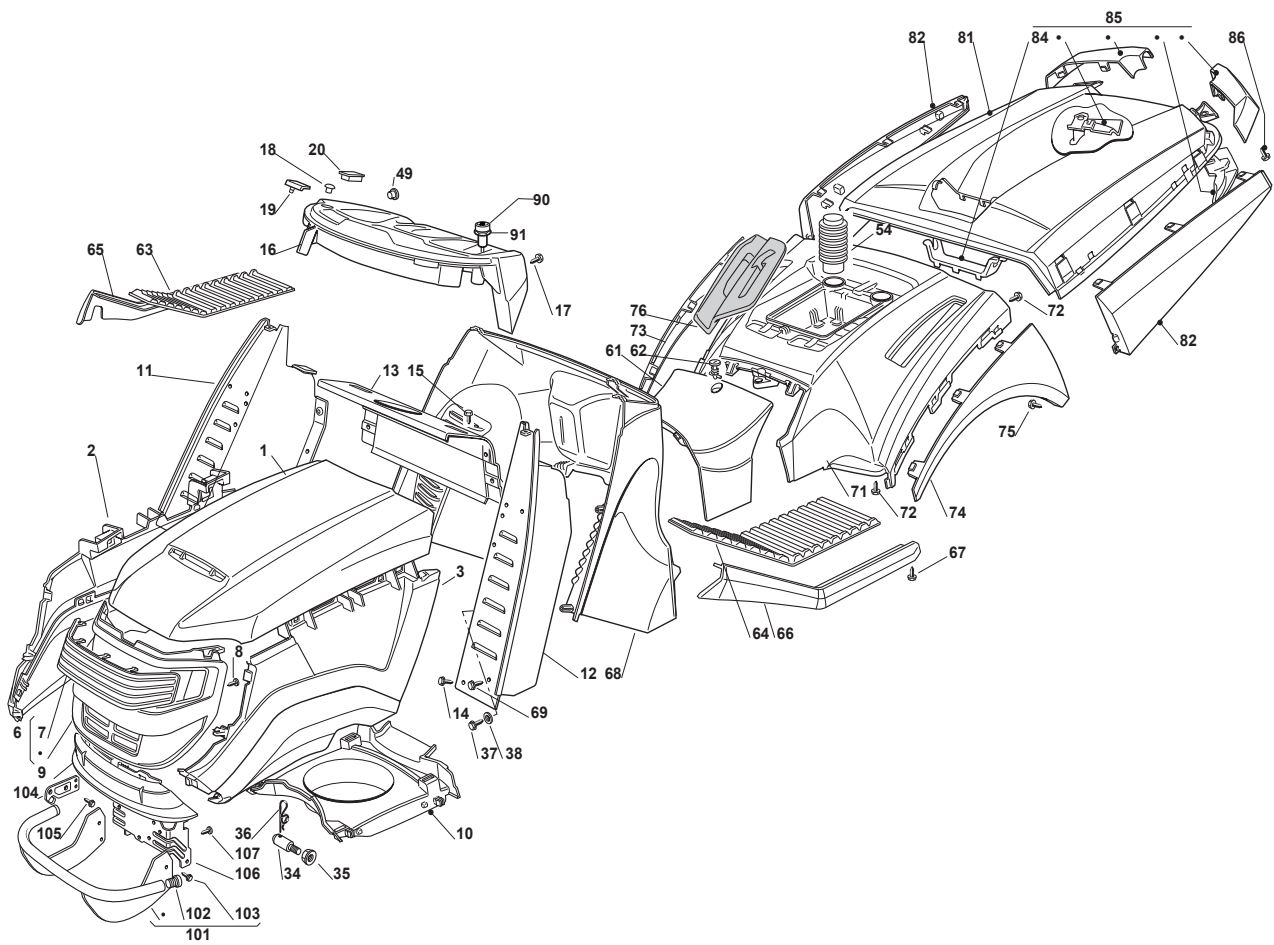

Fig.	Quantity	Part No	Description	Notes
1	1	325076871/0	Upper Engine Hood Red	
2	1	382394620/0	Hood, Right	
3	1	382394621/0	Hood, Left	
4	1	125961210/1	Steering Wheel	
5	1	325580501/0	Cap	
6	1	382394618/0	Hood, Front	
7	1	325410878/0	Grill	
8	6	112735403/0	Screw	
9	1	325076877/0	Lower Red Hood, Front	
10	1	325108031/0	Conveyor	
11	1	382785022/9	Right Dashboard Support	
12	1	382785021/8	Left Dashboard Support	
13	1	382785137/0	Central Dashboard Support	
14	2	112735110/0	Screw	
15	4	112735110/0	Screw	
16	1	325120248/0	Dashboard, Red	
16	1	325120253/0	Black Dashboard	
16	1	325120249/0	Dashboard, Red (Cruise Control)	for Cruise Control
16	1	325120254/0	Dashboard, Black (Cruise Control)	for Cruise Control
17	4	112728440/0	Screw	
18	2	125120200/0	Cap	
19	2	125260000/0	Grommet	
20	1	325120234/0	Cap	
21	1	112620299/0	Elastic Pin	
22	1	125722476/0	Seat	
23	4	112583500/0	Grower	
24	4	112793102/0	Screw	
34	2	125510079/1	Pin	
35	2	112293201/0	Nut	
36	1	124487998/0	Cotter Pin	
37	2	112731350/0	Screw	
38	2	112521330/0	Washer	
49	1	325120233/0	Cap	
54	2	325737002/0	Hood	
61	1	325110306/0	Cover (Hydro)	
62	1	125580020/2	Stake	
63	1	325110278/1	Right Footboard Cover	
64	1	325110279/0	Left Footboard Cover	
65	1	325599000/0	Right Profile Grey	
66	1	325599001/0	Left Profil	
67	6	112731580/0	Screw	
68	1	325785228/1	Dashboard Support	
69	7	112735403/0	Screw	
71	1	325109744/0	Red Wheels Cover	
72	4	112735402/0	Screw	
73	1	325109747/0	Wheels Cover	
74	1	325109748/0	Left Wheel Cover	
75	2	112728686/0	Screw	
76	1	325207129/0	Cover, Can Holder Tcx Hydro Black	
81	1	325110302/0	Red Grass-Catcher Cover	
82	1	382110255/0	Cover Assy	